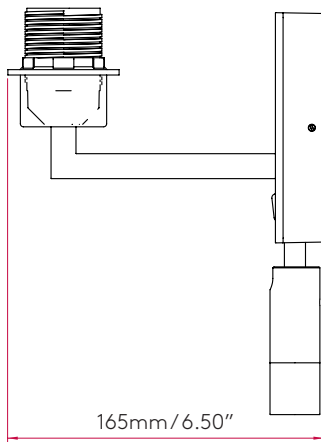

PRODUCT ELEVATIONS

ADDITIONAL INFORMATION

SHADE SOLD SEPARATELY

BOX QUANTITY X6