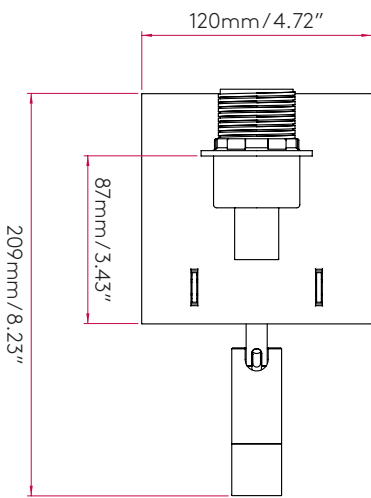

PRODUCT ELEVATIONS

ADDITIONAL INFORMATION

SHADE SOLD SEPARATELY

BOX QUANTITY X6