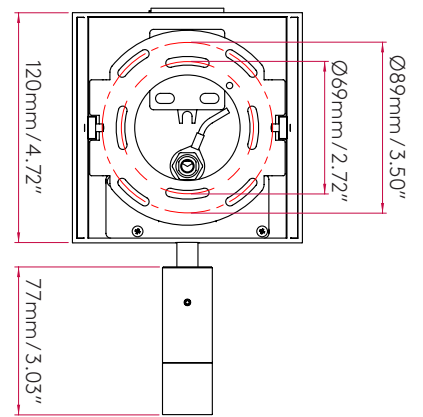

PRODUCT ELEVATIONS

ADDITIONAL INFORMATION

SHADE SOLD SEPARATELY

BOX QUANTITY X6