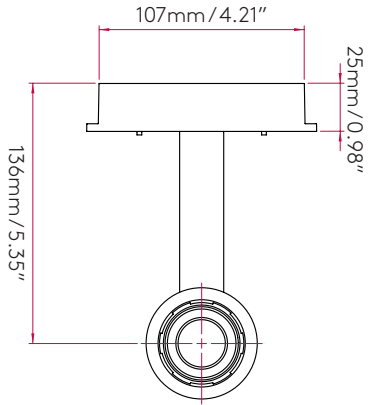

PRODUCT ELEVATIONS

ADDITIONAL INFORMATION

SHADE SOLD SEPARATELY

BOX QUANTITY X6