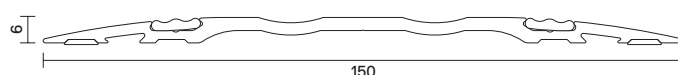

4507

AURA®

THRESHOLD PLATE

The curved profile on the largest plates in the range feature two reversible tread strips (smooth or ridged). Unique 'scoop' feature further enhances grip for foot or wheeled traffic.

MEDIUM DUTY

AAS4507 ↓

TECHNICAL

AAS4507 ↑ (scale: 56%)

Location

Single and double swing doors

Seal Material

Aluminium with two flexible tread strips

Standard Lengths

- 1m and 2.1m
- Other lengths available for special order

Fixing

- Pre-drilled and countersunk
- Fixing screws supplied
- Tread strips supplied and push-fit into plate to conceal fixings