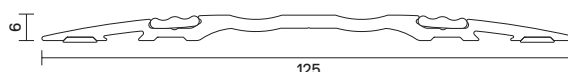

4506

AURA®

THRESHOLD PLATE

The curved profile on the largest plates in the range feature two reversible tread strips (smooth or ridged). Unique 'scoop' feature further enhances grip for foot or wheeled traffic.

MEDIUM DUTY

AAS4506 ↓

TECHNICAL

AAS4506 ↑ (scale: 56%)

Location

Single and double swing doors

Seal Material

Aluminium with two flexible tread strips

Standard Lengths

- 1m and 2.1m
- Other lengths available for special order

Fixing

- Pre-drilled and countersunk
- Fixing screws supplied
- Tread strips supplied and push-fit into plate to conceal fixings