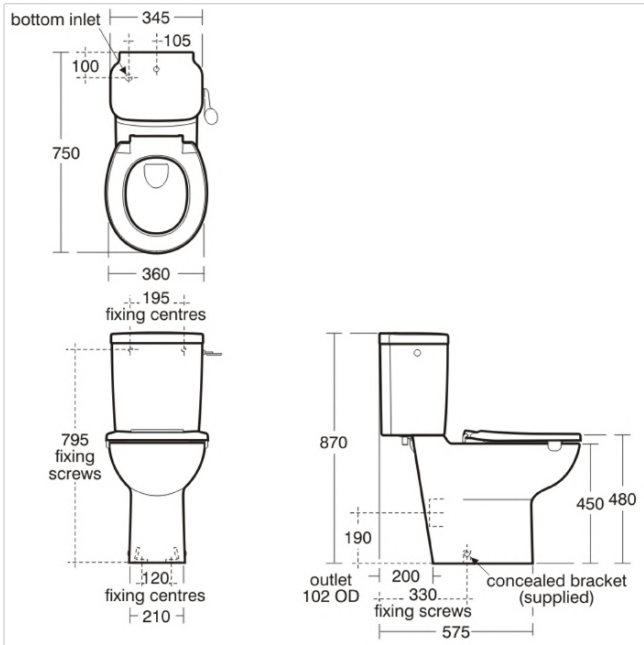

Contour 21 Close Coupled WC Pan, Raised Height 75cm Proj - General Use

Illustrated

- S3054** Contour 21 close coupled raised height WC pan, 75cm projection with floor fixing kit
- S3654** Contour 21 close coupled delay fill, syphon cistern 4.5 litre single flush for 75cm projection pan bottom supply and internal overflow, secure cover fastener, no lever
- S4065** Contour 21 seat and cover, top fixing hinges
- S4420** Spatula cistern lever close coupled

Configuration options

- S4066** Contour 21 seat no cover, top fixing hinges and retaining buffers
- S4067** Contour 21 seat retaining buffers, white
- S4305** Panekta outlet Connector, finned pattern to convert horizontal outlet WCs to P trap
- S4300** Panekta outlet Connector, finned pattern to convert horizontal outlet WCs to S or turned P trap

Material

Vitreous China

Standards

Seat to BS 1254

Weights

- S3054 25.86KG
- S3654 16.70KG
- S4065 1.20KG
- S4420 0.32KG

Colours

White (01)