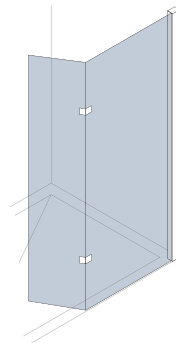

Exclusive Solutions - ES500.

PIVOT

Outward opening 8mm toughened glass door pivots at the top and bottom. Provides easy access and a shorter opening circle to optimise bathroom space.

Exclusive Solutions - ES240, ES245.