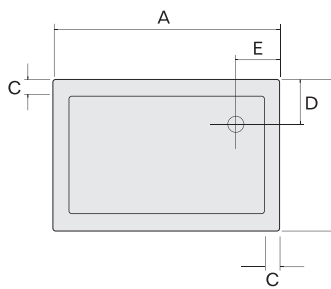

Rectangular

900 x 760	1000 x 900
900 x 800	1100 x 760
1000 x 760	1100 x 800
1000 x 800	1100 x 900