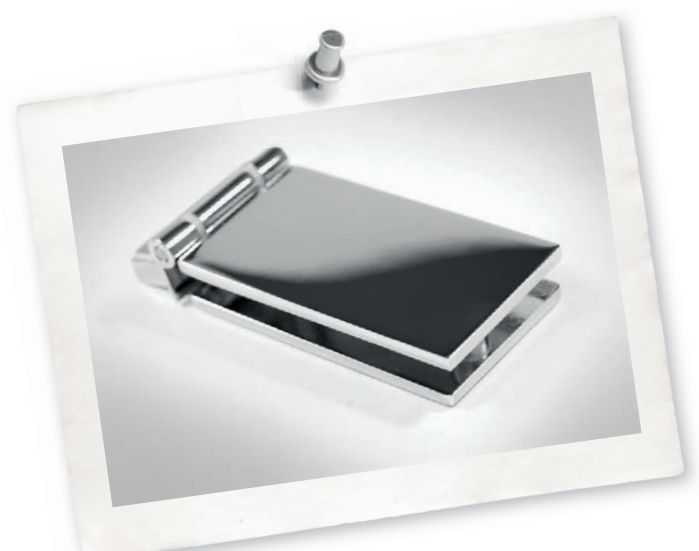

SP457 Dimensions			LH Hinged	RH Hinged
Size mm	A	B		
900	860-900	610		
1000	960-1000	635		
1100	1060-1100	635		
1200	1160-1200	635		

Tile to tile measurement should be in the middle of our tolerances allowing adequate adjustment each side.

- 8mm toughened glass
- Includes ClearShield ECO-GLASS™
- Complete with steady bar
- Non standard sizes available - POA
- Suitable for tray or wetroom
- Glass etching available (p.153)

SP457 Prices				
Size mm	Code LH Hinged	Code RH Hinged	Ex VAT	Inc Vat
900	SP457-900LHH	SP457-900RHH	£854.17	£1025.00
1000	SP457-1000LHH	SP457-1000RHH	£910.83	£1093.00
1100	SP457-1100LHH	SP457-1100RHH	£1018.33	£1222.00
1200	SP457-1200LHH	SP457-1200RHH	£1124.17	£1349.00

Shower Trays 35mm Low Level			
Size mm	Code	Ex VAT	Inc Vat
900 x 900	TR-35/9x9	£228.33	£274.00
900 x 760	TR-35/9x76	£211.67	£254.00
900 x 800	TR-35/9x8	£223.33	£268.00
1000 x 760	TR-35/10x76	£275.83	£331.00
1000 x 800	TR-35/10x8	£285.83	£343.00
1000 x 900	TR-35/10x9	£302.50	£363.00
1000 x 1000	TR-35/10x10	£296.67	£356.00
1100 x 760	TR-35/11x76	£302.50	£363.00
1100 x 800	TR-35/11x8	£302.50	£363.00
1100 x 900	TR-35/11x9	£318.33	£382.00
1200 x 760	TR-35/12x76	£315.00	£378.00
1200 x 800	TR-35/12x8	£325.00	£390.00
1200 x 900	TR-35/12x9	£341.67	£410.00

Complete with 90mm hi-flow chrome finished waste.
For optional adjustable legs and removable panel see (p.158)

Polished chrome hinges with adjustment for correct positioning

FEATURED
Spectra SP457 1200 Hinged Door and Inline £1349.00
Tray TR-35/12x9 £410.00 (p.158)
Linnal LNW206 Shower £576.00 (p.162)

Retail prices shown inc VAT