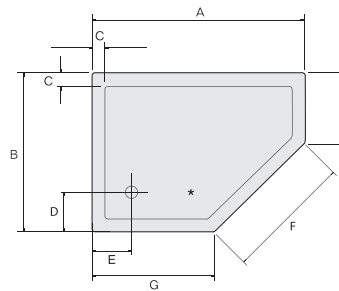

1200 x 900
1400 x 900 * waste position