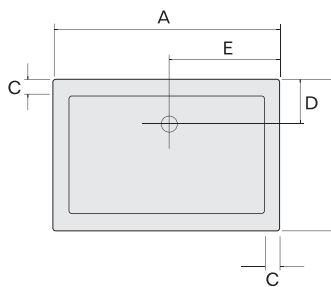

Rectangular

1200 x 760
1200 x 800
1200 x 900