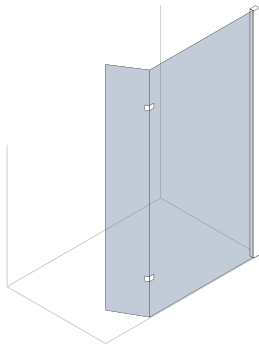

Choosing your perfect product

The Aqata product portfolio consists of three shower enclosure ranges;

Spectra - a stunning collection of contemporary frameless shower enclosures.

Minimalist - clean lines and minimal framing for contemporary living spaces.

Exclusive Solutions - a versatile range of shower enclosures offering practical and innovative design solutions.

Each of the three ranges are available in a variety of styles, giving you the choice to find the perfect size and style that will fit within your bathroom. As you can see there is something to suit everyone...

WETROOM PANELS & SCREENS

A roomy walk in with a practical hinged panel which can be positioned to deflect overspray.

Spectra - SP400, SP440, SP445, SP446, SP448, SP450.