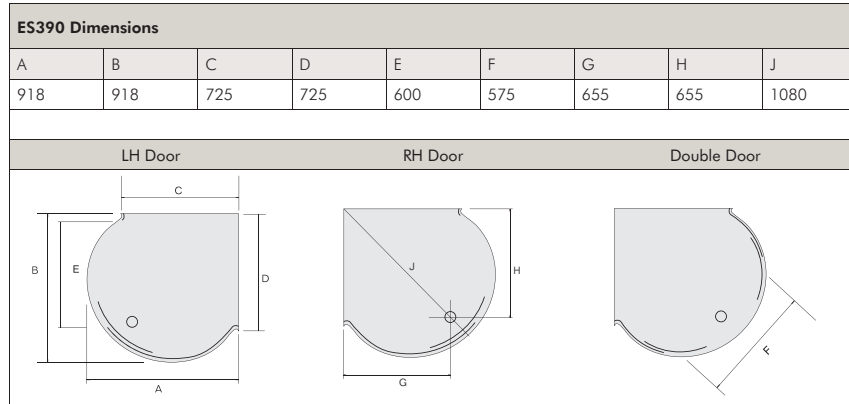

FEATURED

Exclusive Solutions ES375 Elipse Central £2160.00
Tray TR-35/ELIPSE £541.00
Linneal LNP254 Shower £1241.00 (p.164)

Retail prices shown inc VAT

ES390 Double Door

The Exclusive Solutions ES390 Optimise is deceptively spacious, using 725mm x 725mm of corner wall space and 918 x 918mm of floor area this curved corner enclosure has a height of 1880mm with toughened clear glass. With either single or double sliding doors which close onto magnetic seals. All profiles are in a chrome finish with built in wall adjustment and concealed fixings. The specially designed matching shower tray follows the contours of this roomy enclosure.