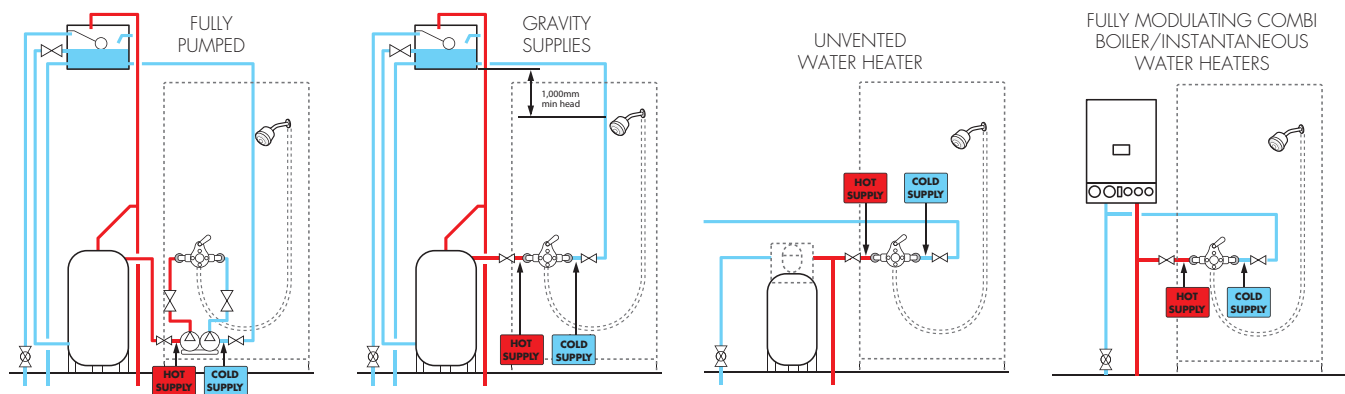

- Precise flow control
- Precise thermostatic control to +/- 1°C even when there is a change in water pressure
- To prevent scalding the valves have full thermal protection for either hot or cold water shut off. Automatic shutdown within 1.5 seconds if hot or cold water supplies fail
- The valve cartridge is highly resistant to limescale/calcium build up even in hard water areas
- Unique integral waterway construction with innovative reverse flow adaptability
- Ceramic disc cartridge on/off control
- Suitable for use with all systems, gravity fed, pumped, unvented high pressure or fully modulated combi boilers
- Complete brass body valve with front access shut off valves for easy maintenance
- Thermostatic concealed shower valve
- Polished chrome control knobs and valve plate
- The valve can deliver 8.8 litres per minute at 0.1 Bar Pressure and operate to a maximum pressure of 5 Bar. (see flow chart)
- To obtain the best performance from shower heads we recommend a pumped, unvented, or fully modulated combi boiler system
- Advice should be taken from your retailer or plumber to achieve your desired showering expectations

The TMV2/TMV3 valve is compatible with all types of plumbing systems

Identify your system, fully pumped, gravity fed, unvented high pressure or fully modulated combi boilers

VALVE Flow Rates										
At maintained equal inlet pressures with open outlet at mid blend temperature										
Pressure (Bar)	0.1	0.2	0.3	0.4	0.5	0.75	1	2	3	5
Flow Rate (L/M)	8.8	13	17	20	22	27	31	45	60	80