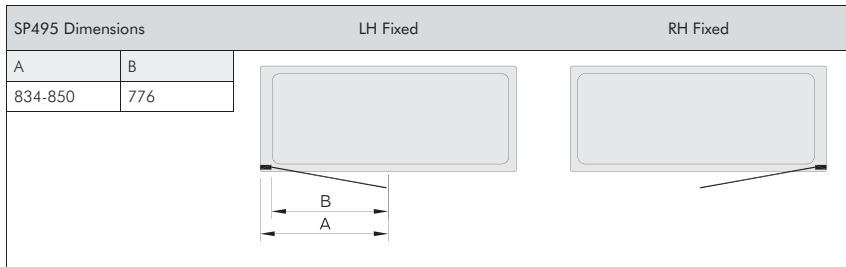

The Spectra SP495 Single Panel Bath Screen is 1500mm high and is designed using 8mm toughened clear glass with beautifully polished chrome finish profiles that have built in wall adjustment. This versatile, simple and yet practical bath screen provides an efficient barrier against overspray.

SPECTRA

SP495