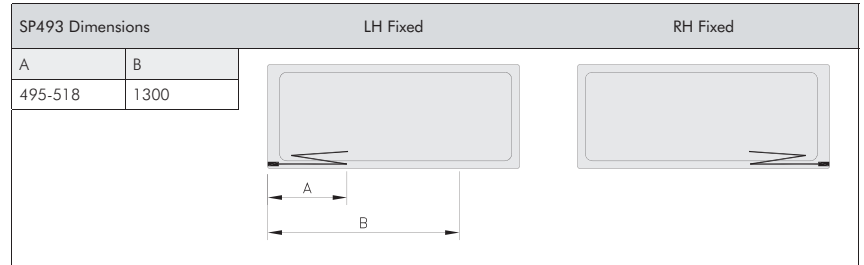

The Spectra SP493 Triple Panel Bath Screen provides the ultimate in over the bath showering giving you an even larger area for showering whilst creating an effective barrier. The bath screen is 1500mm high, using 8mm toughened clear glass with polished chrome finish profiles.

- 8mm toughened glass
- Includes ClearShield ECO-GLASS™
- Rim of bath must be flat and level
- Frameless bathscreens
  (Not guaranteed to be watertight)
- Glass etching available (p.153)
  Subject to size restrictions