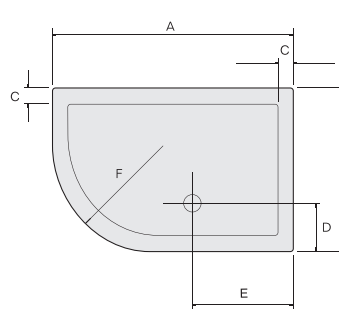

900 x 800
1000 x 800
1200 x 800
1200 x 900

Waste positions are for illustration purposes only, please refer to dimensions on page 158-159.