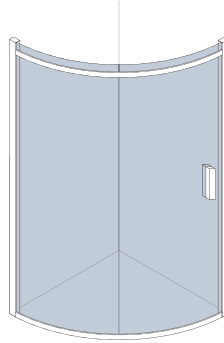

QUADRANTS

A space saving curved corner option suitable for most bathrooms. Available in a selection of door types and sizes.

Spectra - SP350.

Minimalist - M460, M600.

Exclusive Solutions - ES350, ES360, ES370, ES375, ES390.