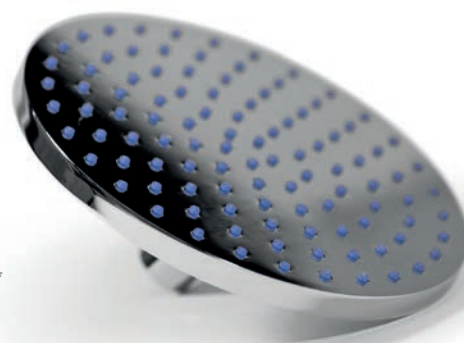

MINIMALIST

M420

M420 Dimensions				
A	B	C	D	E
1000	800	961-986	761-786	523
1100	800	1061-1086	761-786	523
1200	760	1161-1186	721-746	523
1200	800	1161-1186	761-786	523
1200	900	1161-1186	861-886	523
1400	900	1361-1386	861-886	523

LH Corner LH Hinged	RH Corner RH Hinged	LH Corner RH Hinged	RH Corner LH Hinged

- 8mm toughened glass on hinged door
- Includes ClearShield ECO-GLASS™
- Overall height is 1910mm when using steady bar
- Suitable for Power showers and body jets
- Additional 75mm of headroom required for installation
- Non standard sizes available - POA
- Suitable for tray or wetroom
- Glass etching available (p.153)

M420 Prices				
Size mm	Code LH Corner	Code RH Corner	Ex VAT	Inc Vat
1000 x 800	M420-10X8LHC	M420-10X8RHC	£1675.83	£2011.00
1100 x 800	M420-11X8LHC	M420-11X8RHC	£1710.83	£2053.00
1200 x 760	M420-12X76LHC	M420-12X76RHC	£1731.67	£2078.00
1200 x 800	M420-12X8LHC	M420-12X8RHC	£1742.50	£2091.00
1200 x 900	M420-12X9LHC	M420-12X9RHC	£1774.17	£2129.00
1400 x 900	M420-14X9LHC	M420-14X9RHC	£1840.00	£2208.00

Shower Trays 35mm Low Level			
Size mm	Code	Ex VAT	Inc Vat
1000 x 800	TR-35/10x8	£285.83	£343.00
1100 x 800	TR-35/11x8	£302.50	£363.00
1200 x 760	TR-35/12x76	£315.00	£378.00
1200 x 800	TR-35/12x8	£325.00	£390.00
1200 x 900	TR-35/12x9	£341.67	£410.00
1400 x 900	TR-35/14x9	£380.00	£456.00

Complete with 90mm hi-flow chrome finished waste.
For optional adjustable legs and removable panel see (p.158)

There's nothing like a shower to give that invigorating start to the day

FEATURED
Minimalist M420 1200x900mm £2129.00
Tray TR-35/12x9 £410.00 (p.158)
Linneal LNP220 Shower £1241.00 (p.164)
Retail prices shown inc VAT