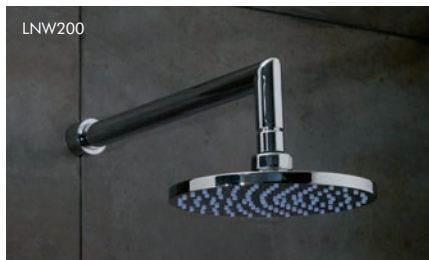

With 90° straight arm

Multi spray 3 function shower

Code	Shower arm	Showerhead	Control valve	Ex VAT	Inc VAT
LNW200	90° wall mtd	180mm diameter round	2 round	£430.83	£517.00
LNW205	90° wall mtd	180mm x 150mm rect	2 square	£480.00	£576.00
LNW206	90° wall mtd	200mm x 200mm sq	2 square	£480.00	£576.00
LNW225	Wall mtd	Multi spray	2 round	£342.50	£411.00