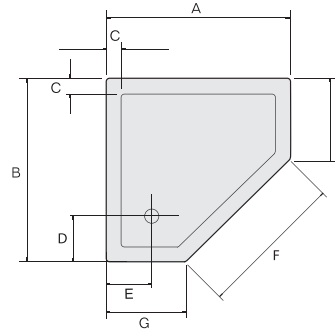

Quintet shower tray

Quadrant 825 radius shower tray

Elipse dedicated shower tray

Quadrant 825 radius shower tray with leg and panel pack

Quadrant 550 radius shower tray

Standard Tray Options

Square

760 x 760
800 x 800
900 x 900
1000 x 1000