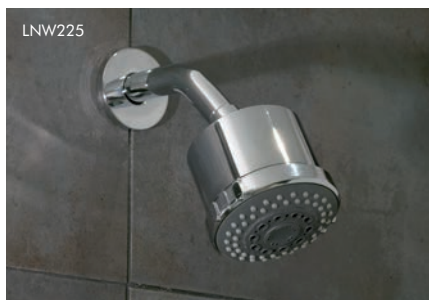

With 90° straight arm

Multi spray 3 function shower

Code	Shower arm	Showerhead	Control valve	Ex VAT	Inc VAT
LNW200	90° wall mtd	180mm diameter round	2 round	£430.83	£517.00
LNW205	90° wall mtd	180mm x 150mm rect	2 square	£480.00	£576.00
LNW206	90° wall mtd	200mm x 200mm sq	2 square	£480.00	£576.00
LNW225	Wall mtd	Multi spray	2 round	£342.50	£411.00