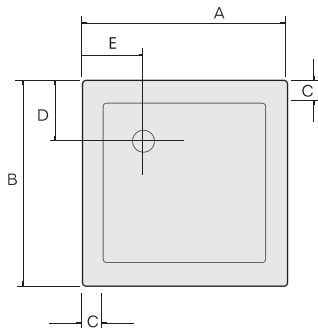

Quintet shower tray

Quadrant 825 radius shower tray

Elipse dedicated shower tray

Quadrant 825 radius shower tray with leg and panel pack

Quadrant 550 radius shower tray

Standard Tray Options

Square

760 x 760
800 x 800
900 x 900
1000 x 1000