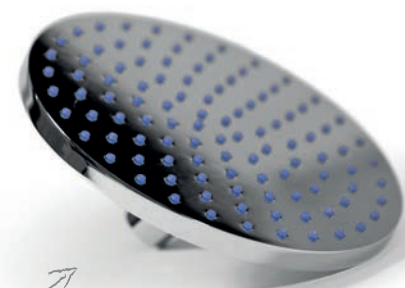

Shower Trays 35mm Low Level Dimensions						LH Tray	RH Tray
A	B	C	D	E	F		
1387	900	1236	618	653	195		

Shower Trays 35mm Low Level Prices				
Size mm	Code	Code	Ex VAT	Inc Vat
1387 x 900	TR-35/ELIPSE/LH	TR-35/ELIPSE/RH	£450.83	£541.00
Complete with 90mm hi-flow chrome finished waste.				

Polished chrome circular shower head

The gentle sweeping curve of the screen can sit beautifully on a dedicated shower tray

The Spectra SP395 Double Entry Curved Screen in beautiful frameless 8mm toughened curved glass creates a showering haven for you to enjoy, with generous 2000mm high screen and chrome finish. The Spectra range can be fitted directly onto wet room floors or onto the unique shaped low level shower tray which perfectly follows the curve of the screen.