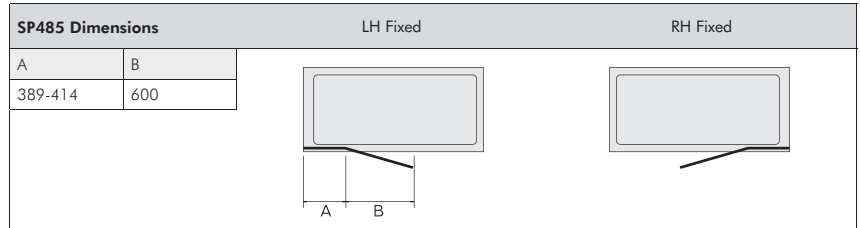

SPECTRA

SP485

The Spectra SP485 Outward Opening Bath Screen is designed with 8mm toughened clear glass and beautifully polished chrome hinges with full length seals. This 1500mm high frameless glass bath screen has a 400mm wide fixed panel and a 600mm wide hinged panel that swings outwards for easy access and cleaning. The polished chrome finish wall profiles have built in wall adjustment and concealed fixings to ensure this luxury bath screen will be a perfect fit.

- **B** 8mm toughened glass
- **CS** Includes ClearShield ECO-GLASS™
- **100** Rim of bath must be flat and level
- **W** Frameless bathscreens
  (Not guaranteed to be watertight)
- **E** Glass etching available (p.153)
  Subject to size restrictions

SP485 Prices				
Size mm	Code LH Fixed	Code RH Fixed	Ex VAT	Inc Vat
1000	SP485-1000LHF	SP485-1000RHF	£551.67	£662.00