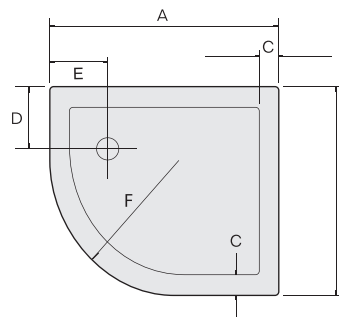

800 x 800
900 x 900
1000 x 1000