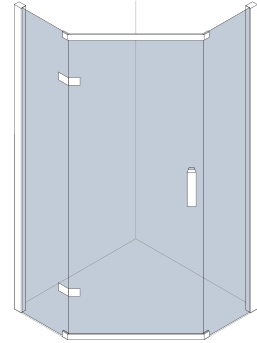

QUINTETS

A space saving corner option with a hinged door and side panels.

Spectra - SP500.

Minimalist - M500.

Exclusive Solutions - ES500.