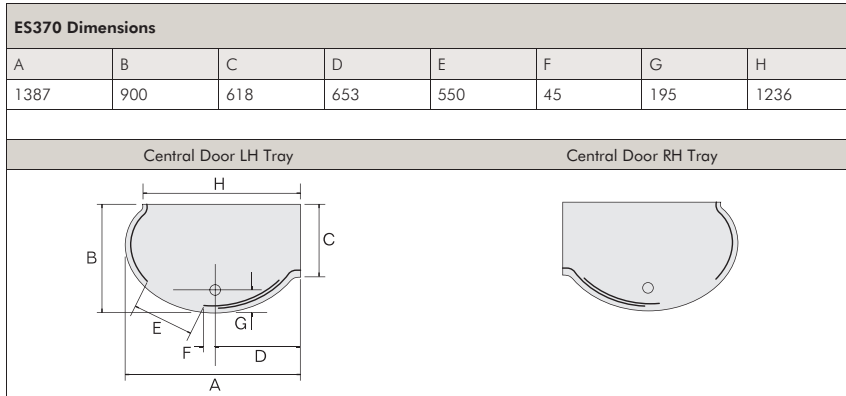

The ES370 Elipse Corner Option is designed to create a roomy enclosure that makes the best use of a corner space. The unrivalled sliding door action is silky smooth and operates onto magnetic closing door seals. The clear toughened glass and polished chrome finish profiles have built in wall adjustment with a 1950mm enclosure height. This space saving corner option is designed with a dedicated low level shower tray with fast flow chrome finish waste.

- Toughened glass
- Includes ClearShield ECO-GLASS™
- Suitable for Power showers and body jets
- This sliding door has a pre-assembled frame (Consider site access and dimensions when ordering)
- Please state if required for steam

ES370 Prices

Size mm	Code Central Door LH Tray	Code Central Door RH Tray	Ex VAT	Inc Vat
1387 x 900	ES370-CD/LHT	ES370-CD/RHT	£1474.17	£1769.00

Shower Trays 35mm Low Level

Code LH Tray	Code RH Tray	Ex VAT	Inc Vat
TR-35/ELIPSE/LH	TR-35/ELIPSE/RH	£450.83	£541.00

Complete with 90mm hi-flow chrome finished waste.