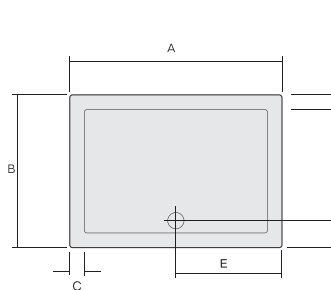

Rectangular

1400 x 800	1700 x 800
1400 x 900	1700 x 900
1600 x 800	1800 x 800
1600 x 900	1800 x 900
1700 x 760