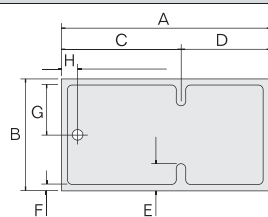

The Spectra SP420 and SP425 Walk Ins with a glass height of 1950mm are created from 8mm toughened clear glass, with slim adjustable wall profiles and beautiful polished chrome fittings. Aqata's unique shaped shower tray is designed to follow the lines of the screen and the return panel for a perfect fit.

SPECTRA

SP420 & SP425

SP420 & SP425 Dimensions				
A	B	C	D	E
1400	900	861-886	861-886	216
1600	800	861-886	761-786	216

SP420 LH Entry	SP420 RH Entry	SP425 LH Entry	SP425 RH Entry

SP420 Recess Option Prices				
Size mm	Code LH Entry	Code RH Entry	Ex VAT	Inc Vat
1400 x 900	SP420-14X9LHE	SP420-14X9RHE	£770.83	£925.00
1600 x 800	SP420-16X8LHE	SP420-16X8RHE	£770.83	£925.00

SP425 Corner Option Prices				
Size mm	Code LH Entry	Code RH Entry	Ex VAT	Inc Vat
1400 x 900	SP425-14X9LHE	SP425-14X9RHE	£1253.33	£1504.00
1600 x 800	SP425-16X8LHE	SP425-16X8RHE	£1239.17	£1487.00

Shower Trays 35mm Low Level Dimensions							
A	B	C	D	E	F	G	H
1400	900	878	522	247	60	450	185
1600	800	878	722	247	60	400	185

Shower Trays 35mm Low Level			
Size mm	Code	Ex VAT	Inc Vat
1400 x 900	TR-35/1400WI	£425.00	£510.00
1600 x 800	TR-35/1600WI	£446.67	£536.00

Complete with 90mm hi-flow chrome finished waste.
For optional adjustable legs and removable panel see (p.158)