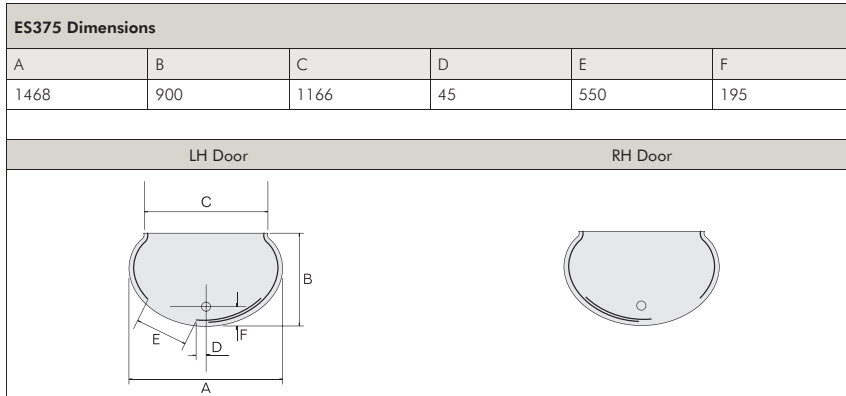

EXCLUSIVE
SOLUTIONS

ES375

The Exclusive Solutions ES375 Elipse Central shower enclosure is a perfect shape to complement the oval natural forms popular in bathroom designs today. The curved door closes onto a magnetic seal with a smooth sliding action. The ES375 Elipse has toughened clear glass and polished chrome finish profiles with a generous enclosure height of 1950mm.