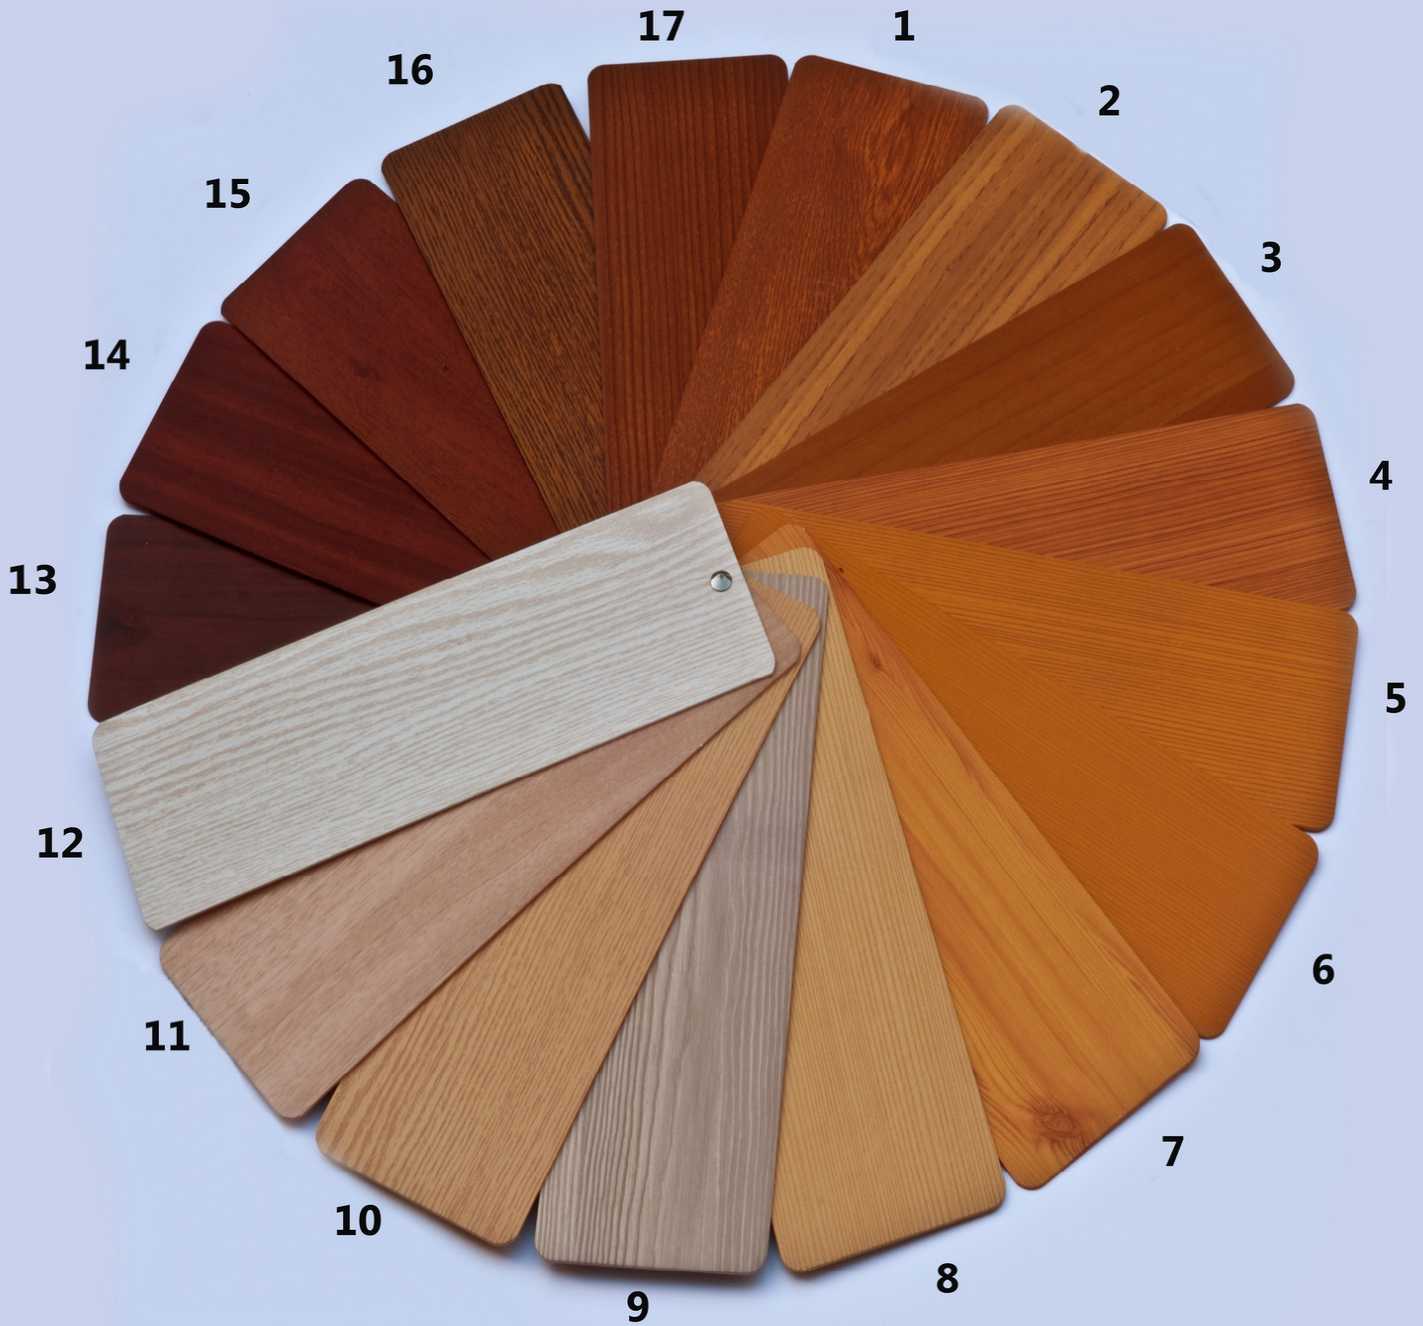

## Woodgrain Effect Paint Finishes

- |   |                |    |                |
|---|----------------|----|----------------|
| 1 | Golden Oak     | 10 | Natural Oak    |
| 2 | Chestnut       | 11 | Winchester Oak |
| 3 | Raw Teak       | 12 | Natural Maple  |
| 4 | Teak Softwood  | 13 | Rosewood       |
| 5 | Oregon         | 14 | Mahogany       |
| 6 | Yellow Oregon  | 15 | Teak           |
| 7 | Knotty Pine    | 16 | Dark Oak       |
| 8 | Natural Oregon | 17 | Cinnamon       |
| 9 | Worn Ash       |    |                |