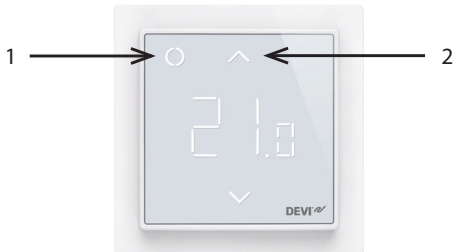

Factory Reset for Smart thermostat

Touch and hold Control (1) + Up (2) for 5 sec. After that, Touch Control (1) again to confirm