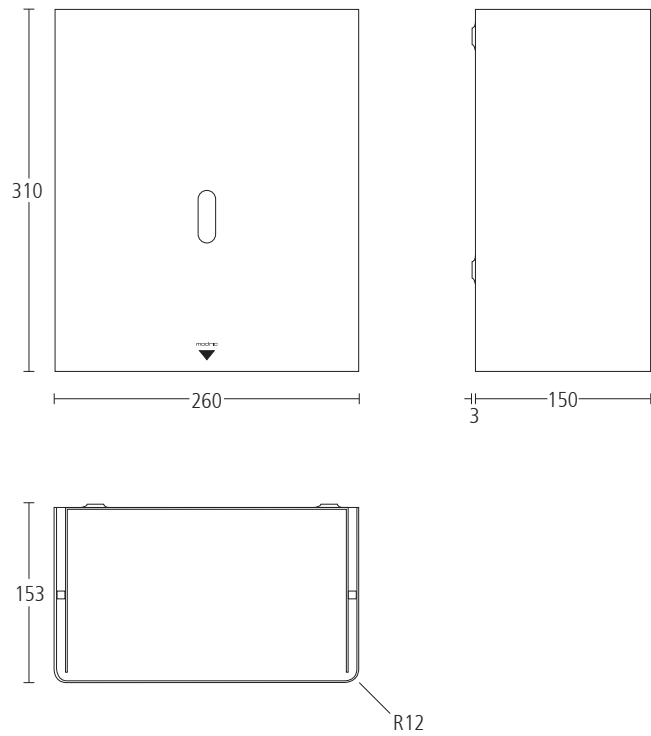

2465

Modric surface mounted waste bin.

- Grade 316 satin stainless steel
- 12.5 litre bin capacity
- Consistent radius aesthetic with shadow gap detail
- Concealed fixing

Finish: SS

2466

As above but with 25 litre bin capacity.
400x335x203mm.

2467

As above but with 50 litre bin capacity.
500x425x253mm.