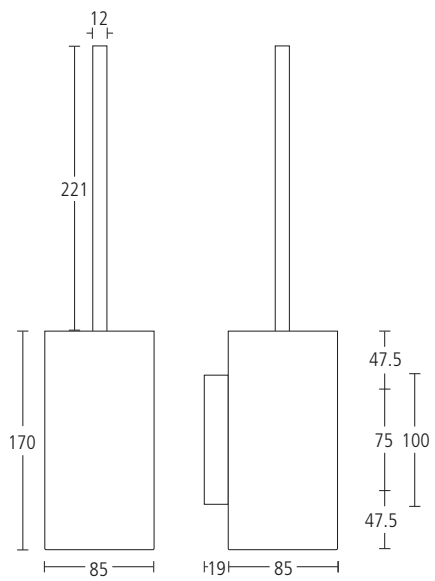

SS2445

MODRIC TOILET BRUSH HOLDER

- Grade 316 satin stainless steel
- Black toilet brush with grade 316 satin stainless steel lid and handle
- Complete with black plastic infill for easy cleaning
- Hand finished
- Concealed fixing