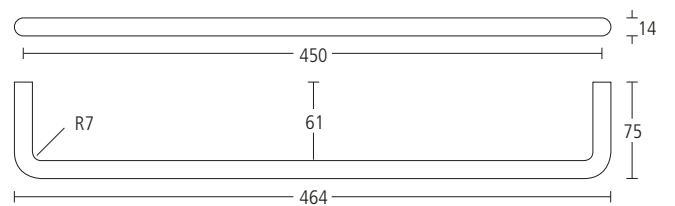

SS2454
MODRIC TOWEL RAIL
14MMØ, 450MM CENTRES

- Solid grade 316 satin stainless steel
- Hand finished
- Concealed fixing