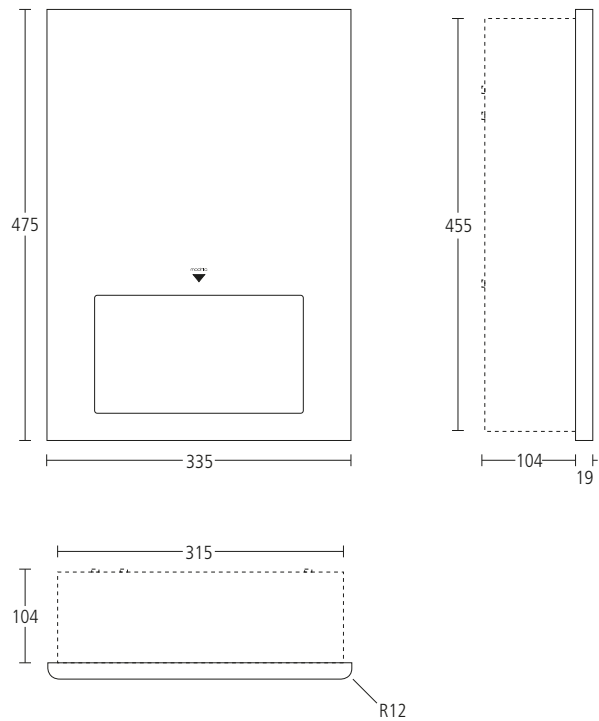

SS2470 MODRIC RECESSED HAND DRYER PANEL

- Grade 316 satin stainless steel
- Sensor activated hand dryer
- 60 dB noise level at 1 metre
  Quiet operation suitable for noise sensitive applications
- Consistent radius aesthetic
- Concealed locking mechanism
- BEAB approved
- CE marked