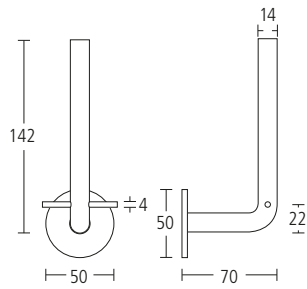

SS2442
MODRIC SPARE TOILET
ROLL HOLDER

- Grade 316 satin stainless steel
- Hand finished
- Concealed fixing