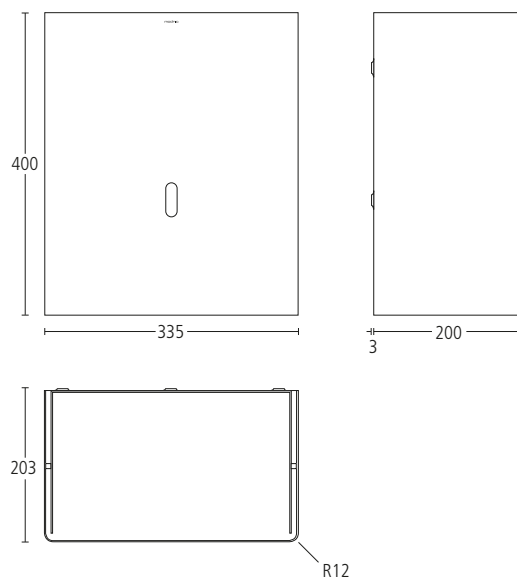

SS2466
MODRIC SURFACE MOUNTED
WASTE BIN

- Grade 316 satin stainless steel
- 25 litre bin capacity
- Consistent radius aesthetic with shadow gap detail
- Concealed fixing