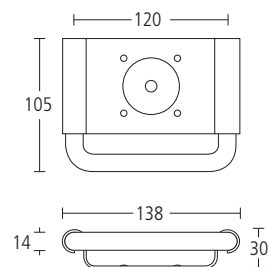

SS2451

MODRIC SOAP TRAY

- Grade 316 satin stainless steel
- Captive satin stainless steel soap tray
- Hand finished
- Concealed fixing