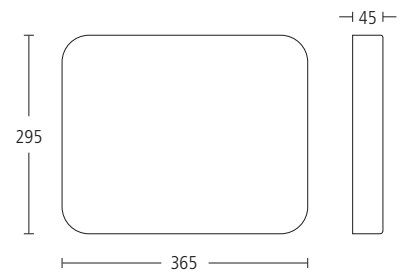

XX16002PN
MODRIC BACKREST PAD
FOR USE WITH 16002N

- White padded/cushioned plastic
- Concealed fixing