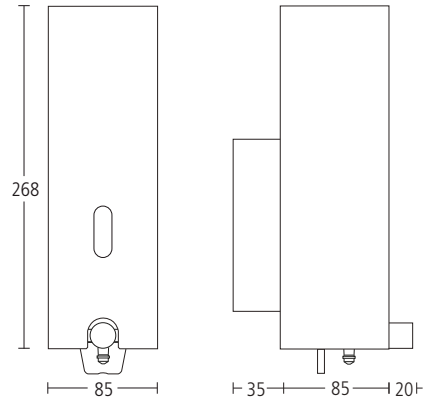

## SS2450 MODRIC SOAP DISPENSER

- Grade 316 satin stainless steel
- 500ml capacity
- Hand finished
- Concealed fixing