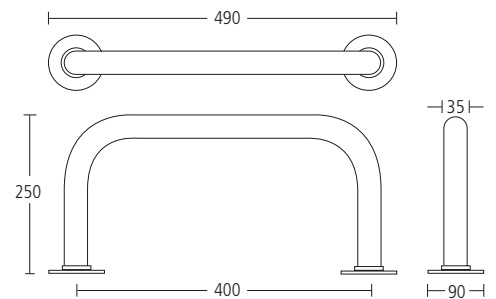

SS16002N
MODRIC BACKREST RAIL
400MM CENTRES

- Grade 316 satin stainless steel
- Concealed fixings
- Hand finished
- In accordance with the recommendations of BS 8300 and Approved Document M

XX16002PN
MODRIC BACKREST PAD
FOR USE WITH 16002N

- White padded/cushioned plastic
- Concealed fixing