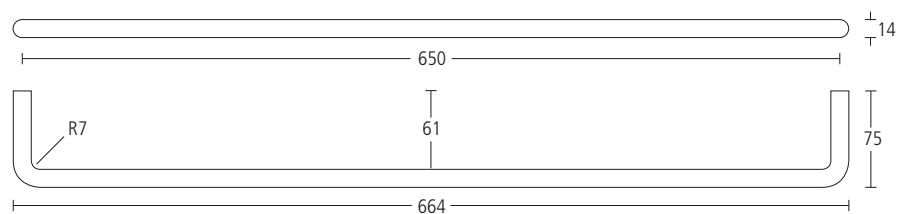

SS2455
MODRIC TOWEL RAIL
14MMØ, 650MM CENTRES

- Solid grade 316 satin stainless steel
- Hand finished
- Concealed fixing