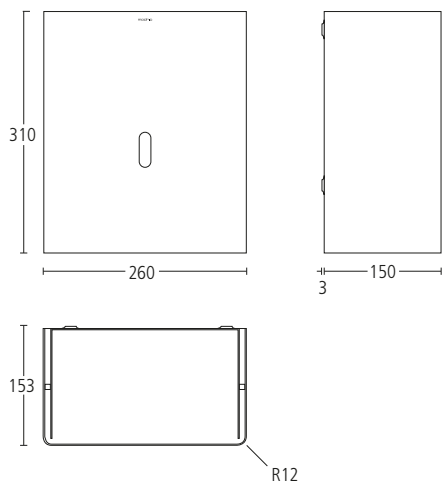

**SS2465**  
**MODRIC SURFACE MOUNTED**  
**WASTE BIN**

- Grade 316 satin stainless steel
- 12.5 litre bin capacity
- Consistent radius aesthetic with shadow gap detail
- Concealed fixing

**SS2466**  
**MODRIC SURFACE MOUNTED**  
**WASTE BIN**