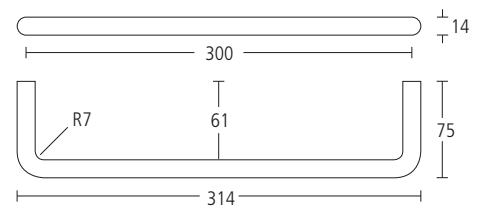

### MODRIC SHAMPOO TRAY

- Grade 316 satin stainless steel
- Captive satin stainless steel shampoo tray
- Hand finished
- Concealed fixing

**SS2453**  
**MODRIC TOWEL RAIL**  
**14MMØ, 300MM CENTRES**

- Solid grade 316 satin stainless steel
- Hand finished
- Concealed fixing