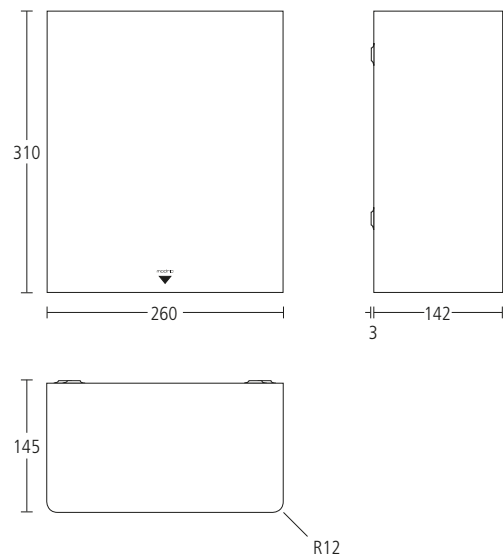

SS2461 MODRIC SURFACE MOUNTED HIGH SPEED HAND DRYER

- Grade 316 satin stainless steel
- Sensor activated hand dryer
- 75dB noise level at 1 metre
- Low energy usage saves up to 75% energy costs compared to conventional dryers
- Consistent radius aesthetic with shadow gap detail
- Concealed fixing
- BEAB approved
- CE marked