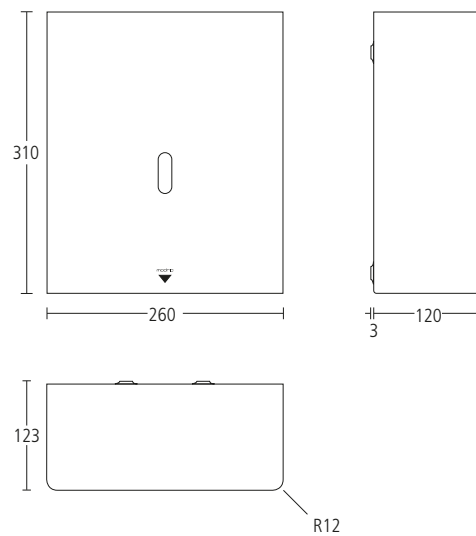

SS2462 MODRIC SURFACE MOUNTED PAPER TOWEL DISPENSER

- Grade 316 satin stainless steel
- Paper towel dispenser suitable for Z fold paper towels
- Consistent radius aesthetic with shadow gap detail
- Concealed fixing