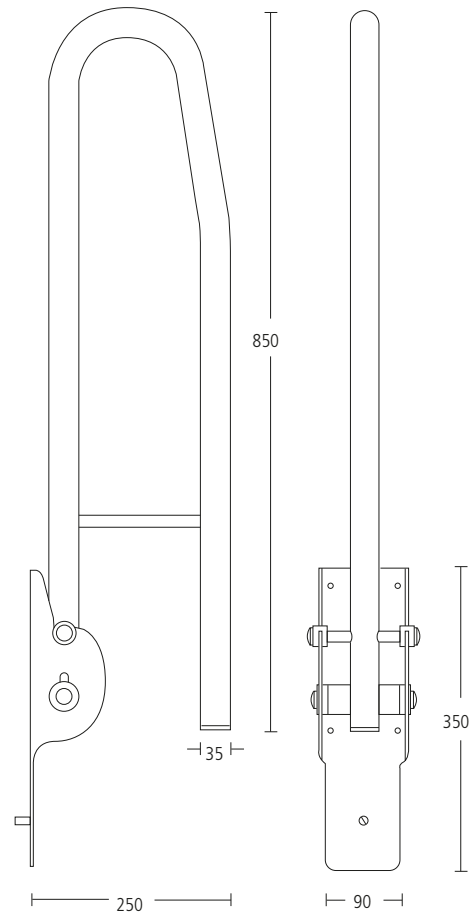

SS16000N MODRIC LIFT-UP GRAB RAIL

- Grade 316 satin stainless steel
- Hand finished
- In accordance with the recommendations of BS 8300 and Approved Document M