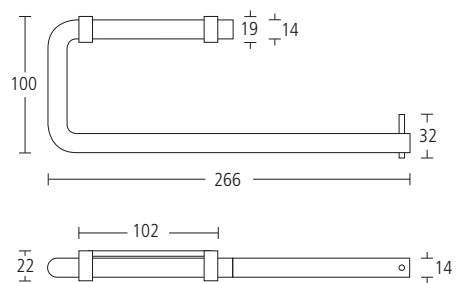

SS2441
MODRIC DOUBLE TOILET
ROLL HOLDER

- Grade 316 satin stainless steel
- Hand finished
- Concealed fixing