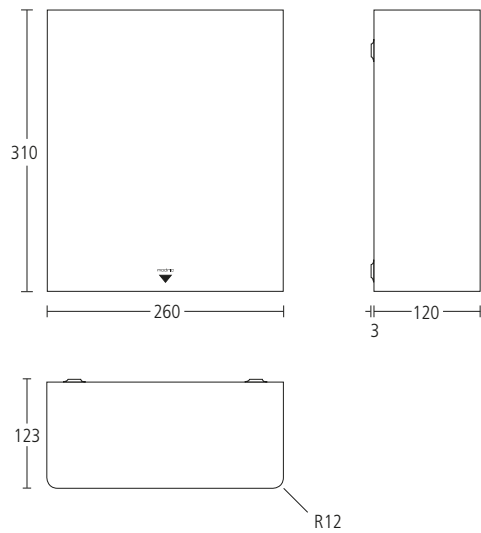

SS2460 MODRIC SURFACE MOUNTED HAND DRYER

- Grade 316 satin stainless steel
- Sensor activated hand dryer
- 60dB noise level at 1 metre.
  Quiet operation suitable for noise sensitive applications
- Consistent radius aesthetic with shadow gap detail
- Concealed fixing
- BEAB approved
- CE marked