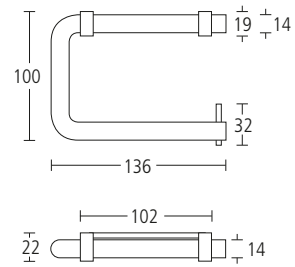

SS2440 MODRIC TOILET ROLL HOLDER

- Grade 316 satin stainless steel
- Hand finished
- Concealed fixing