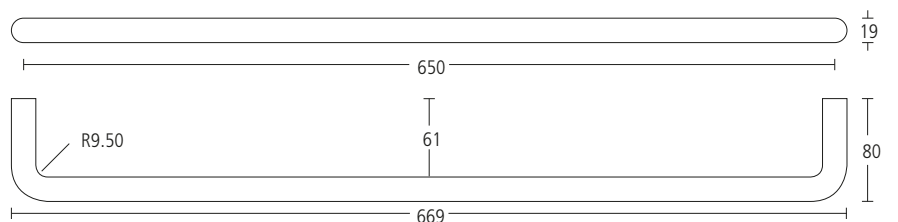

SS2458
MODRIC TOWEL RAIL
19MMØ, 650MM CENTRES

- Solid grade 316 satin stainless steel
- Hand finished
- Concealed fixing