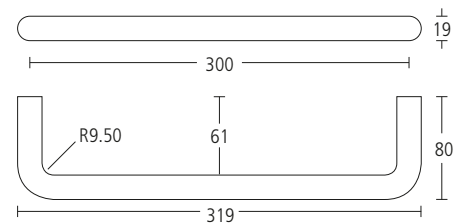

SS2456
MODRIC TOWEL RAIL
19MMØ, 300MM CENTRES

- Solid grade 316 satin stainless steel
- Hand finished
- Concealed fixing

SS2457
MODRIC TOWEL RAIL
19MMØ, 450MM CENTRES

- Solid grade 316 satin stainless steel
- Hand finished
- Concealed fixing

SS2458
MODRIC TOWEL RAIL
19MMØ, 650MM CENTRES

- Solid grade 316 satin stainless steel
- Hand finished
- Concealed fixing