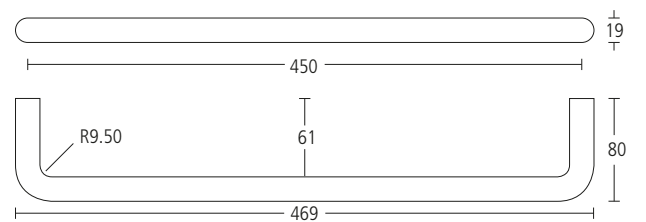

SS2457
MODRIC TOWEL RAIL
19MMØ, 450MM CENTRES

- Solid grade 316 satin stainless steel
- Hand finished
- Concealed fixing