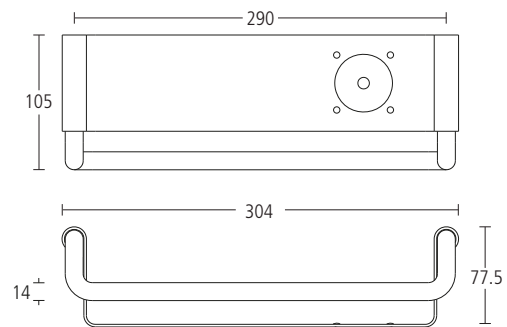

SS2452

MODRIC SHAMPOO TRAY

- Grade 316 satin stainless steel
- Captive satin stainless steel shampoo tray
- Hand finished
- Concealed fixing