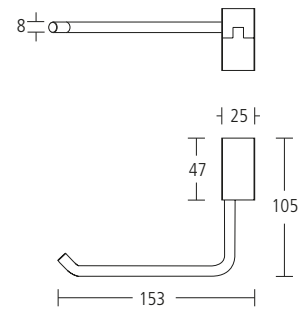

SS16000TR
MODRIC CLIP-ON
TOILET ROLL HOLDER

- Grade 316 satin stainless steel
- Hand finished
- For use with SS16000N lift-up grab rail