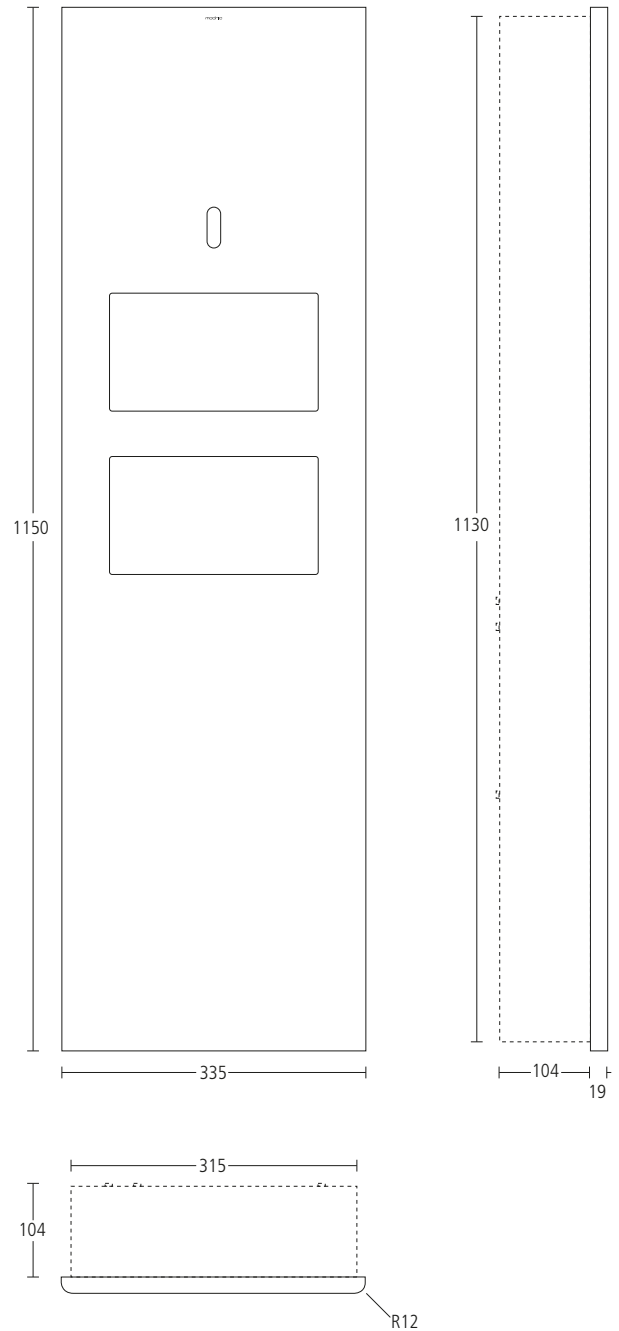

### MODRIC RECESSED PAPER TOWEL DISPENSER AND BIN

- Grade 316 satin stainless steel
- Paper towel dispenser suitable for Z fold paper towels
- 12.5 litre bin capacity
- Removable aluminium bin liner for ease of use
- Consistent radius aesthetic
- Concealed locking mechanism