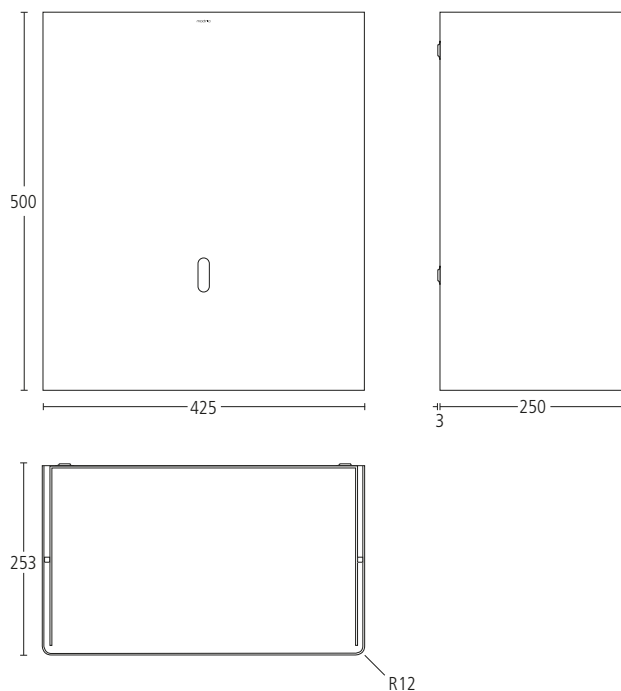

SS2467
MODRIC SURFACE MOUNTED
WASTE BIN

- Grade 316 satin stainless steel
- 50 litre bin capacity
- Consistent radius aesthetic with shadow gap detail
- Concealed fixing