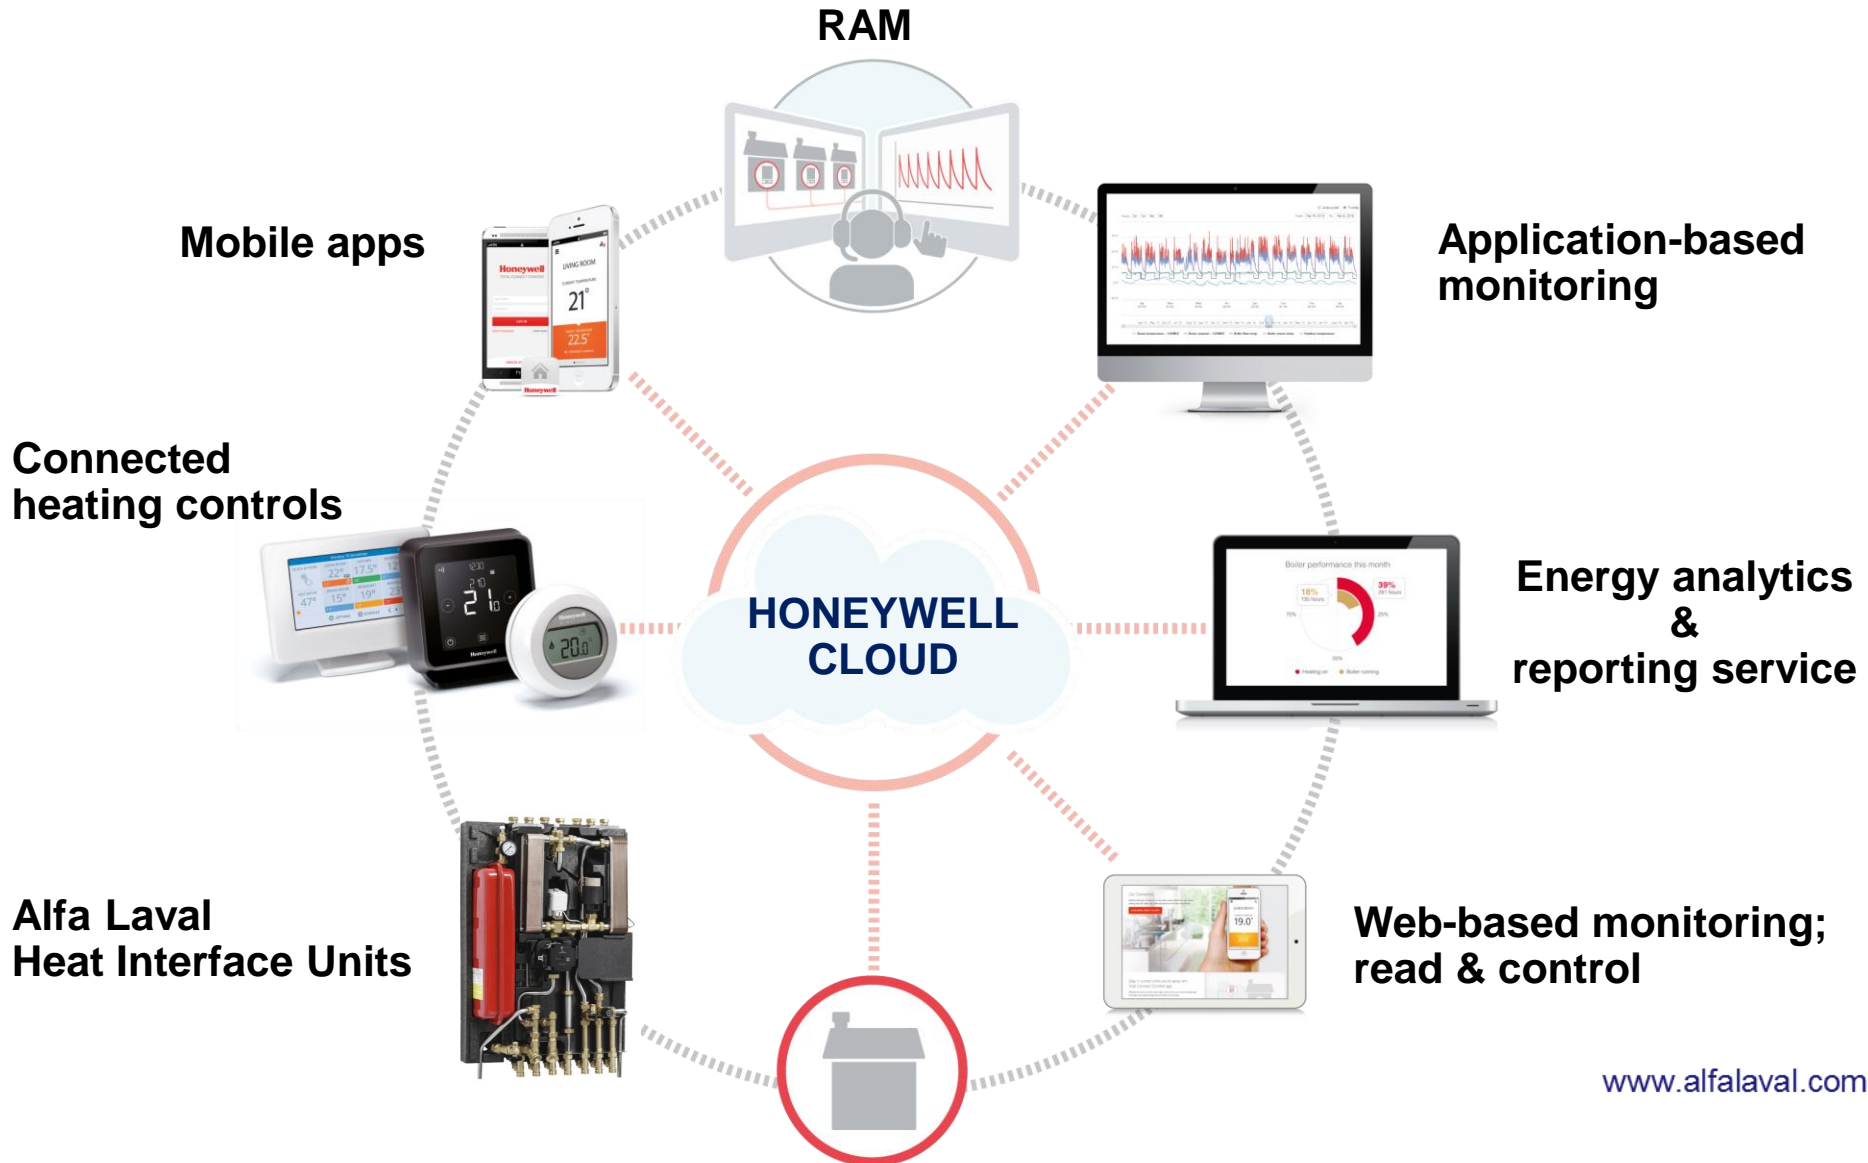

Make your life easy with Alfa Laval Smart Home