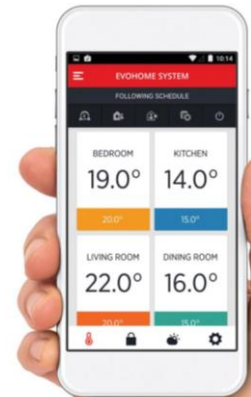

# 1 Alfa Laval Smart Home - single zone thermostat -

Available now!

Total connect comfort app:  
read & control

+

Erp Class  
V  
+3%

[www.alfalaval.com](http://www.alfalaval.com)

2

# Alfa Laval Smart Home - multi-zone thermostat -

Available soon!

Evohome wifi:  
Read & control  
of 12 heating zones

+

ErP Class  
VIII  
+5%

3

# Available information via RAM

Available soon !

- Data is displayed as **charts** with date and time stamps
- Analytics events – such as outdoor, indoor and supply **Temperatures** - are recorded to improve predictions
- Historical data is stored for **data comparisons** – such as rate of decay of temperature
- Data can be searched by:  
event | alert | fault code | location | home address | email address