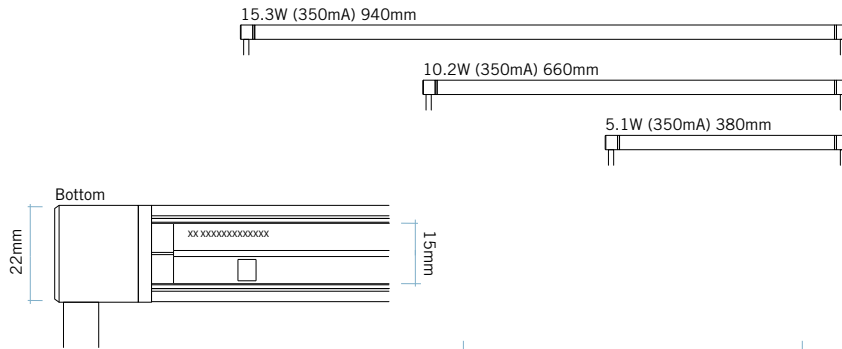

# a-line display LED

**a-line/LED**  
Linear LED  
120°  
White 3000°K  
Cool White 4000°K

**a-line/LED**  
lengths

a-line/LED/display

## A-LINE/LED

Design: Aktiva, 2014  
Manufacture: Aktiva, London.

High performance ultra slim Ø22mm LED fitting for display and picture light applications. Features include lockable shade adjustment, 2700°K, 3000°K & 4000°K colour temperature options.

### LED

Linear LED output 135 lumens/watt.  
Colour temperatures available Warm White 2700°K, 3000°K & 4000°K  
Colour Rendering Index 80-82

Length	Stem Centres	Wattage	Voltage (d.c)	Total Luminous Output	
				3000°K	4000°K
380 mm	368mm	5.1 W	15 V	635 lm	680 lm
660 mm	648mm	10.2 W	29 V	1270 lm	1395 lm
940 mm	928mm	15.3 W	44 V	1904 lm	2093 lm
1220 mm	1208mm	20.4 W	58 v	2540 lm	2720 lm