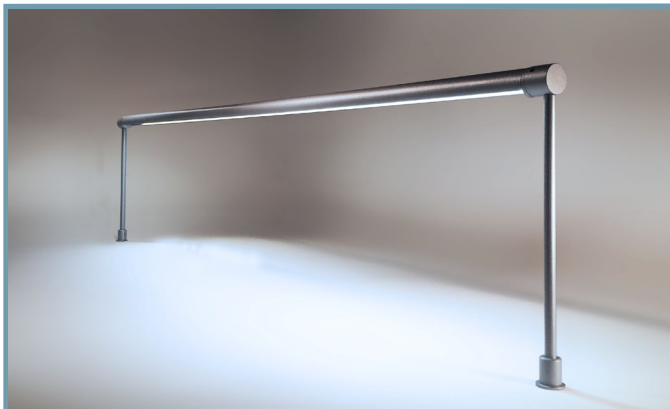

a-line/LED/display/W1/E1

350mA DRIVERS

	Non-Dimmable	1-10v Dimmable	DALI Dimmable
5.1W	350-240-54V	CL350A-240-C/CL	CL350D-240-C
10.2W	350-240-54V	CL350A-240-C/CL	CL350D-240-Cs
15.3 W	350-240-54V	Maxi Jolly 25W	Maxi Jolly 25W
20.4 W	LCI 35W TEC Sr	Maxi Jolly 25W	LCAI 50W 1010 1forAll

Aktiva will only offer warranty on it's LED fittings where Aktiva approved drivers are used. For further information and wiring/installation details contact Aktiva.

OPTIONS

/dim1	analogue 1-10v dimmable driver
/dim2	digital/DALI dimmable driver
/diffuser1	clear diffuser
/diffuser2	opal/frosted diffuser
/e1	fixing to allow non-standard length stems
/fl/e1	surface/wall fixing
/emergency	3 hour maintained
/integral	integral driver in 50mmx35mm section box
/support stems	50mm/100mm/200mm standard lengths
/unit length	shade/s cut to special lengths
/w1	through panel fixing
/warm white	2700°K colour temperature
/white LED	3000°K colour temperature
/cool white LED	4000°K colour temperature

For full fixing details see FIXINGS sheet

FINISHES

Standard Coated: matt silver, white
Standard Plated: satin stainless steel effect, polished chrome, Polished Brass
Special finishes on request
See FINISHES sheet for details