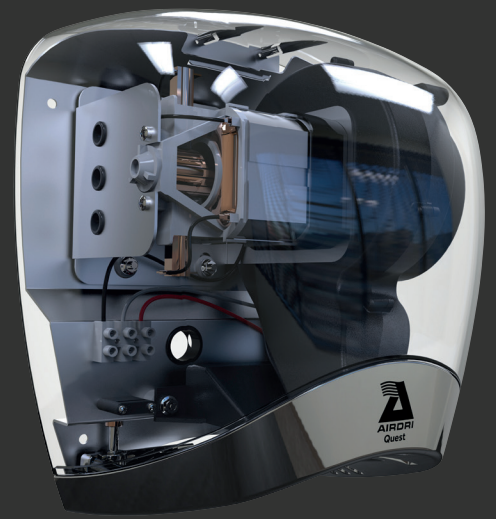

THE QUEST™ HAND DRYER

SPECIFICATIONS

THE QUEST™ HAND DRYER

The new Airdri Quest shares all the attributes of the ever popular Quartz repackaged in a new, compact design. The latest in the range, the Quest continues to champion Airdri's commitment to sound level reduction which, together with quick and easy servicing and a fast drying experience, makes the Airdri Quest the perfect hand dryer to meet the demands of high traffic environments.

SPECIFICATIONS

Dimensions	266mm wide x 308mm high x 187mm deep
Weight	4.8 Kg
Electrical Supply	220/240 volts 50/60 Hz
Current Consumption	6.1 Amps @ 230 volts
Nominal Output	1.4 kW @ 230 volts
Dry Time	15 seconds
Control System	Automatic, infrared, no-touch
Sensor Range	100mm vertically under outlet
Air Volume	120 m ³ /h
Air Velocity	38 m/s @ 100mm
Air Outlet Temperature	55°C @ 20°C ambient
Noise Level	72 dBA
Cover Options	Die-cast aluminium
Colour Options	White, black, chrome or brushed