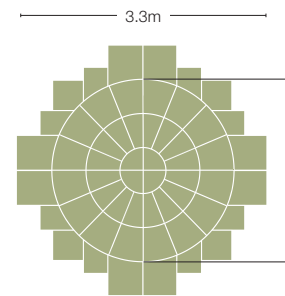

Abbey Original (AbO)

Abbey Brown (AbB)

Abbey Storm (AbS)

6.4m² patio pack

Approx size:
2800 x 2300mm

Kit consists of:

- 3 = 600 x 600mm
- 3 = 600 x 450mm
- 2 = 450 x 450mm
- 9 = 600 x 300mm
- 12 = 450 x 300mm
- 6 = 300 x 300mm

Ø 2.4m circle with
accessory kit

Approx size:

Circle = Ø 2400mm
Accessories = 3300mm²

Circle kit consists of:

- 4 = centre
- 16 = inner middle
- 16 = outer middle

Accessories consists of:

- 20 = accessories

	Nominal size (mm)	Colours	Units/pack	Pack weight (t)	m²/pack	Units/m²
Paver	600 x 600	AbO/AbB AbS	25	0.57	9.30	2.70
Paver	600 x 450	AbO/AbB AbS	25	0.45	7.02	3.60
Paver	600 x 300	AbO/AbB AbS	52	0.58	9.83	5.30
Paver	450 x 450	AbO/AbB AbS	58	0.78	12.27	4.70
Paver	300 x 450	AbO/AbB AbS	52	0.45	7.42	7.00
Paver	300 x 300	AbO/AbB AbS	52	0.29	5.00	10.4
6.4m² patio pack	2800 x 2300	AbO/AbB AbS	35	0.39	6.40	n/a
2 ring circle	Ø 2400	AbO/AbB AbS	36	0.28	4.52	n/a
Accessory kit for a 2 ring circle	n/a	AbO/AbB AbS	20	0.21	n/a	n/a

Thickness: 18-22mm Joint width: 10-15mm

££££

Ancestry paving and 2 ring circle with accessories in Abbey Brown with Stonewood sleepers used as a border