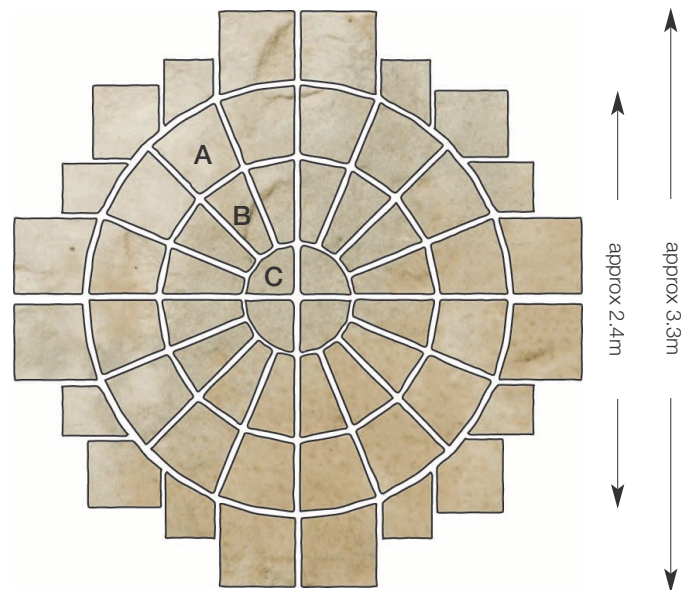

# BRADSTONE

## Laying guide for Ancestry<sup>®</sup> paving

**Kit consists of:**

- 3 = 600 x 600mm
- 3 = 600 x 450mm
- 2 = 450 x 450mm
- 9 = 600 x 300mm
- 12 = 450 x 300mm
- 6 = 300 x 300mm

**6.4m<sup>2</sup> patio pack**

**Circle kit consists of:**

- A 16 = outer middle
- B 16 = inner middle
- C 4 = centre

**Accessories kit consists of:**

- 20 = accessories

**2.4mø circle with accessories**

*Turn your dream garden into a reality*