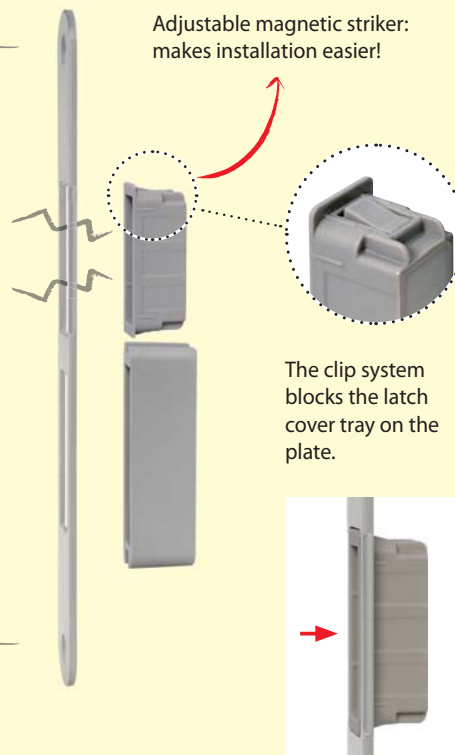

# Centro FOCUS - The Centro magnetic lock with bolt

Centro FOCUS is a remarkably silent central lock with magnetic movement.

The standard hole makes **Centro FOCUS** interchangeable with the **Mediana** and **XT** locks.

The magnetic latch ensures extraordinarily silent operation.

The bolt protects your privacy.

Available in 3 closings:

## Easy-fix XT striker

Adjustable magnetic striker: makes installation easier!

The clip system blocks the latch cover tray on the plate.

## Centro ... symmetrical!

The position of the handle hub and the key, symmetrical in relation to the centre of the panel, make the lock non-handed. The number of panels in stock is considerably reduced.