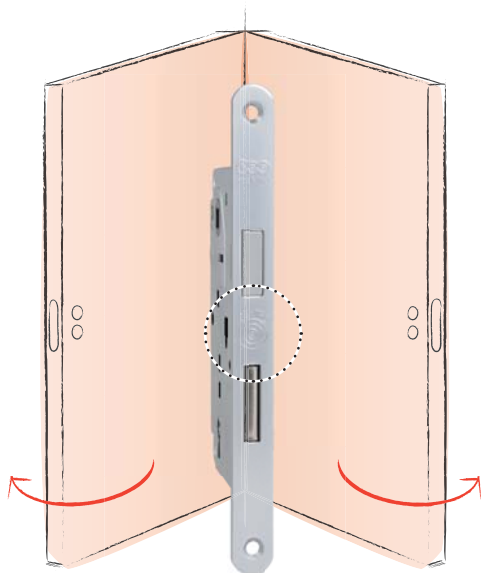

# Centro FOCUS

The Centro  
magnetic lock  
with bolt

# Centro FOCUS - The Centro magnetic lock with bolt

Centro FOCUS is a remarkably silent central lock with magnetic movement.

The standard hole makes **Centro FOCUS** interchangeable with the **Mediana** and **XT** locks.

## Easy-fix XT striker

Adjustable magnetic striker: makes installation easier!

The clip system blocks the latch cover tray on the plate.

## Centro ... symmetrical!

The position of the handle hub and the key, symmetrical in relation to the centre of the panel, make the lock non-handed. The number of panels in stock is considerably reduced.