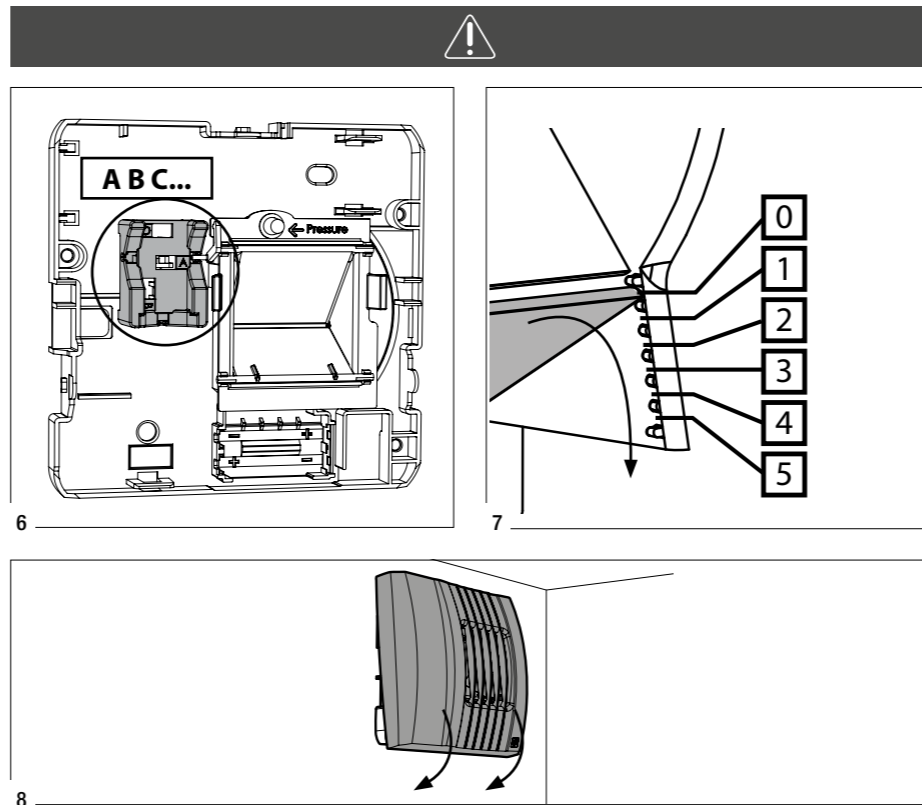

62 rue de Lamiraut  
Collégien  
77615 MARNE LA VALLEE CEDEX 3  
FRANCE  
www.aereco.com

D4538\_B

Pressure measurement  
put back original settings

Pressure measurement

## Airflow setting

		Ø100 mm		
		setting 2		
Airflow (m <sup>3</sup> /h) @ 100 Pa		A	B	C
setting 1	0	12	50	80
	1	18	55	90
	2	24	60	100
	3	30	70	110
	4	36	80	120
	5	42	90	130

		Ø125 mm		
		setting 2		
Airflow (m <sup>3</sup> /h) @ 100 Pa		A	B	C
setting 1	0	12	50	70
	1	18	55	80
	2	24	60	90
	3	30	70	100
	4	36	75	110
	5	42	80	120