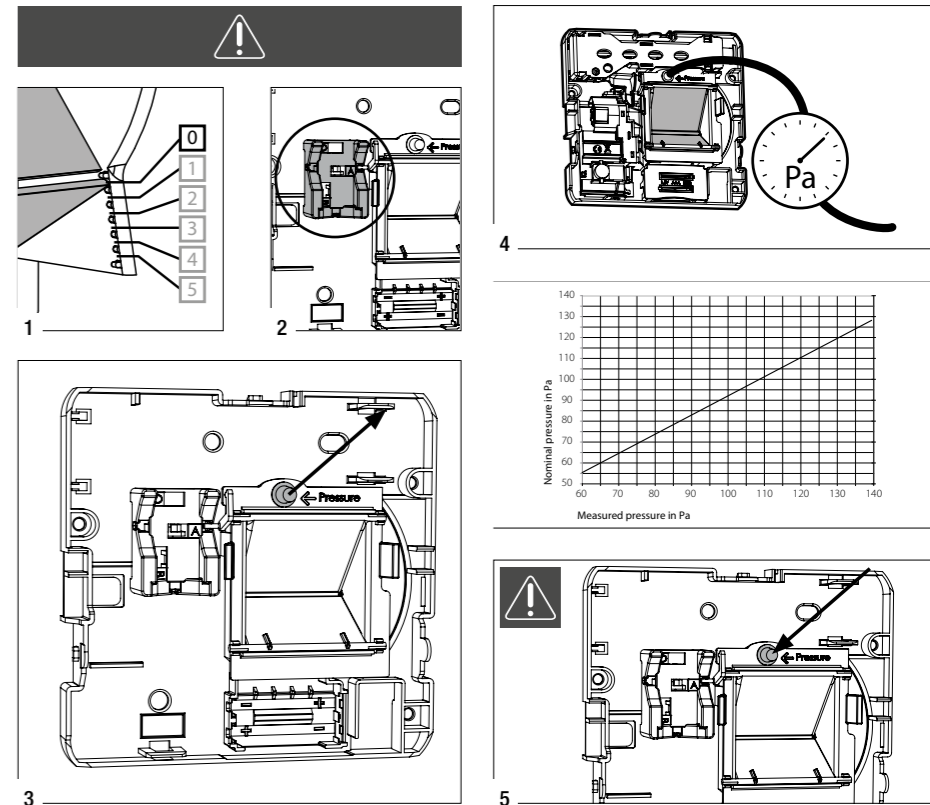

62 rue de Lamiraut  
Collégien  
77615 MARNE LA VALLEE CEDEX 3  
FRANCE  
www.aereco.com

D4538\_B

Pressure measurement  
put back original settings

Pressure measurement

## Airflow setting

		Ø100 mm		
		setting 2		
Airflow (m <sup>3</sup> /h) @ 100 Pa		A	B	C
setting 1	0	12	50	80
	1	18	55	90
	2	24	60	100
	3	30	70	110
	4	36	80	120
	5	42	90	130

		Ø125 mm		
		setting 2		
Airflow (m <sup>3</sup> /h) @ 100 Pa		A	B	C
setting 1	0	12	50	70
	1	18	55	80
	2	24	60	90
	3	30	70	100
	4	36	75	110
	5	42	80	120