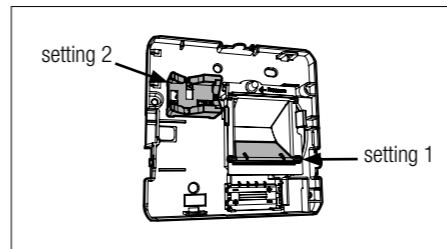

Airflow setting

		Ø100 mm		
		setting 2		
Airflow (m³/h) @ 100 Pa		A	B	C
setting 1	0	12	50	80
	1	18	55	90
	2	24	60	100
	3	30	70	110
	4	36	80	120
	5	42	90	130

		Ø125 mm		
		setting 2		
Airflow (m³/h) @ 100 Pa		A	B	C
setting 1	0	12	50	70
	1	18	55	80
	2	24	60	90
	3	30	70	100
	4	36	75	110
	5	42	80	120