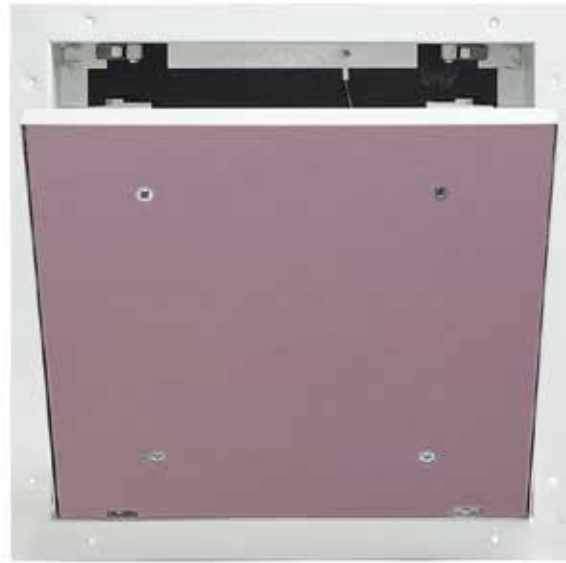

TILE-LO - Tile Door Access Panel

Lift out door with Touch Catch Locks - 3 Standard Sizes

Suitable with all types of Tile

Up to a thickness of 12mm overall
Inc. Tile and Adhesive

MADE IN
THE UK

SAFETY
PRODUCT

BESPOKE
AVAILABLE

- Easy to install, with a quick release, removable door.
- Front and side fixing holes - choice of face fixing or side fixing.
- Touch catch locks, press to lock & release the door.
- Non-fire rated & for use in a Wall only.
- Safety tether to ensure the panel won't drop on opening.
- Bespoke sizes available up to 900 × 700mm.
- Suitable for use with all types of tile, including porcelain, ceramic, marble, stone, slate, glass, vitrified etc.

TILE-LO

CODE	PANEL SIZE	STRUCTURAL OPENING	OVERALL SIZE INCLUDING FRAME	CLEAR OPENING ONCE INSTALLED	DEPTH	WEIGHT
TILE-LO 300X300	300 × 300mm	318 × 318mm	380 × 380mm	270 × 270mm	60mm	3kg
TILE-LO 450X450	450 × 450mm	468 × 468mm	530 × 530mm	420 × 420mm	60mm	5.7kg
TILE-LO 600X600	600 × 600mm	618 × 618mm	680 × 680mm	570 × 570mm	60mm	9.3kg