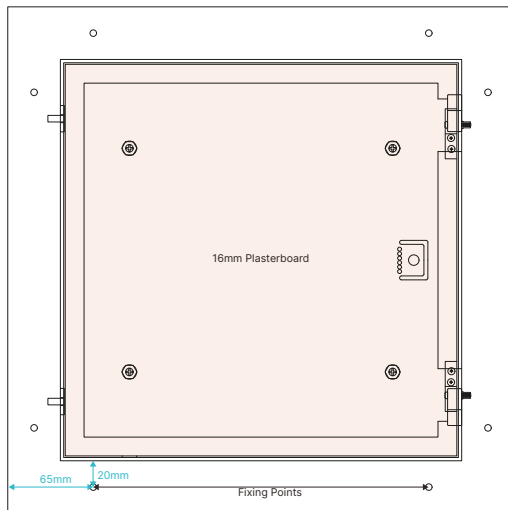

TILE-LO - Tile Door Access Panel

Lift out door with Touch Catch Locks - 3 Standard Sizes

Suitable with all types of Tile

Up to a thickness of 12mm overall
Inc. Tile and Adhesive

MADE IN
THE UK

SAFETY
PRODUCT

BESPOKE
AVAILABLE

- Easy to install, with a quick release, removable door.
- Front and side fixing holes - choice of face fixing or side fixing.
- Touch catch locks, press to lock & release the door.
- Non-fire rated & for use in a Wall only.
- Safety tether to ensure the panel won't drop on opening.
- Bespoke sizes available up to 900 × 700mm.
- Suitable for use with all types of tile, including porcelain, ceramic, marble, stone, slate, glass, vitrified etc.

TILE-LO

CODE	PANEL SIZE	STRUCTURAL OPENING	OVERALL SIZE INCLUDING FRAME	CLEAR OPENING ONCE INSTALLED	DEPTH	WEIGHT
TILE-LO 300X300	300 × 300mm	318 × 318mm	380 × 380mm	270 × 270mm	60mm	3kg
TILE-LO 450X450	450 × 450mm	468 × 468mm	530 × 530mm	420 × 420mm	60mm	5.7kg
TILE-LO 600X600	600 × 600mm	618 × 618mm	680 × 680mm	570 × 570mm	60mm	9.3kg