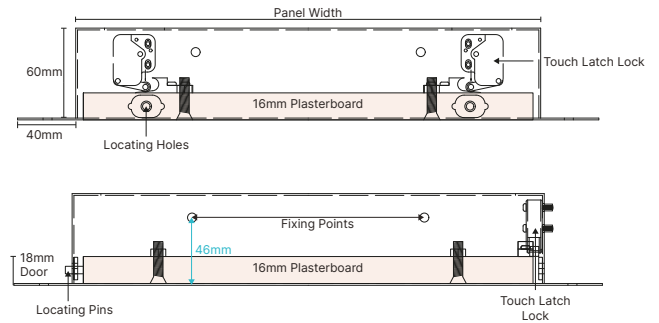

TILE-LO - Tile Door Access Panel

Lift out door with Touch Catch Locks - 3 Standard Sizes

Suitable with all types of Tile

Up to a thickness of 12mm overall
Inc. Tile and Adhesive

MADE IN
THE UK

SAFETY
PRODUCT

BESPOKE
AVAILABLE

- Easy to install, with a quick release, removable door.
- Front and side fixing holes - choice of face fixing or side fixing.
- Touch catch locks, press to lock & release the door.
- Non-fire rated & for use in a Wall only.
- Safety tether to ensure the panel won't drop on opening.
- Bespoke sizes available up to 900 × 700mm.
- Suitable for use with all types of tile, including porcelain, ceramic, marble, stone, slate, glass, vitrified etc.

TILE-LO

CODE	PANEL SIZE	STRUCTURAL OPENING	OVERALL SIZE INCLUDING FRAME	CLEAR OPENING ONCE INSTALLED	DEPTH	WEIGHT
TILE-LO 300X300	300 × 300mm	318 × 318mm	380 × 380mm	270 × 270mm	60mm	3kg
TILE-LO 450X450	450 × 450mm	468 × 468mm	530 × 530mm	420 × 420mm	60mm	5.7kg
TILE-LO 600X600	600 × 600mm	618 × 618mm	680 × 680mm	570 × 570mm	60mm	9.3kg