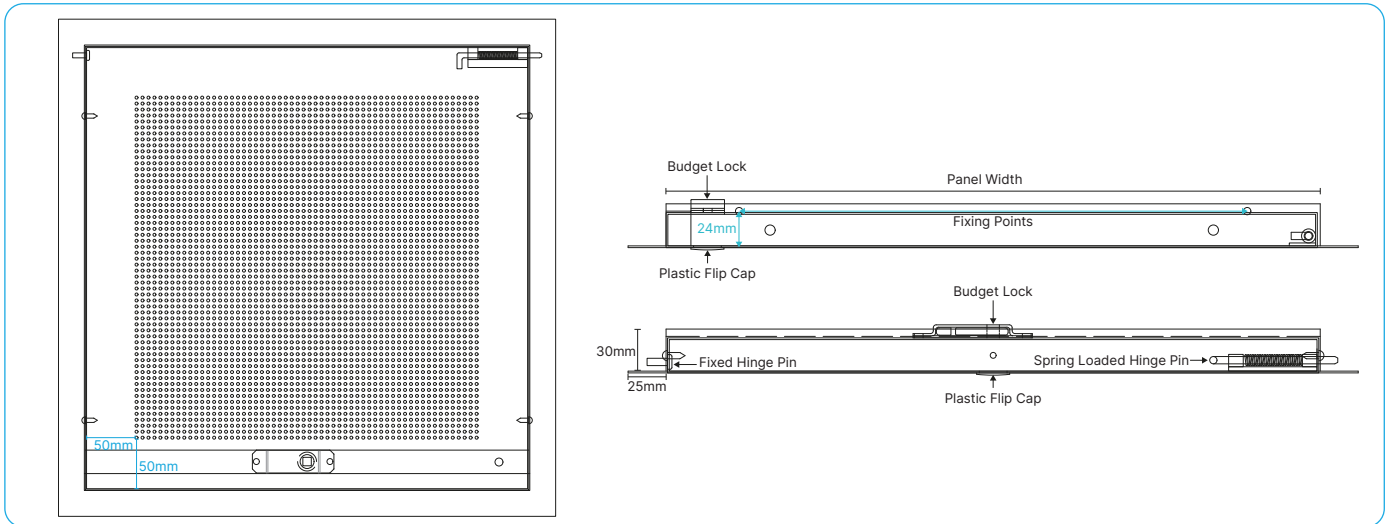

PFS-SH-PERF Perforated Access

25

ACCESS
PANELS

Perforated door Access Panel - Picture Frame

- Budget & Touch Latch Lock Available
- Enhances airflow and/or aesthetics
- Perforated door with Ø 3mm holes at a 6mm square pitch (measurement between hole centres)
- Picture and Beaded Frame Available
- Perforations are 50mm from the edge of the door.
- Powder-coated in white RAL9010 with satin finish.
- Slim 25mm depth frame.

CODE	SIZE	STRUCTURAL OPENING	CLEAR OPENING ONCE INSTALLED	DEPTH	WEIGHT
PFS-SH-PERF300X300	300 × 300mm	302 × 302mm	300 × 260mm	30mm	1.4kg
PFS-SH-PERF450X450	450 × 450mm	450 × 450mm	450 × 410mm	30mm	2.4kg
PFS-SH-PERF600X600	600 × 600mm	600 × 600mm	600 × 560mm	30mm	3.7kg