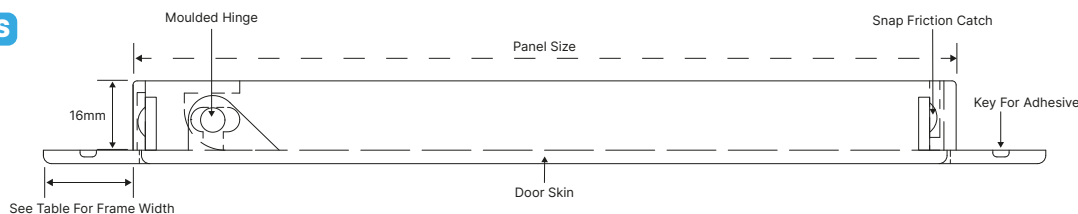

## HA Plastic Access Panel - 8 Sizes

KEY LOCK  
AVAILABLE

MADE IN  
THE UK

LOCK  
OPTION

20dB

- All sizes are guaranteed not to sag when fitted in ceilings.
- Lightweight and easy to fit.
- Constructed from high impact UV stable white HIPS plastic.
- Push fit lock as standard - Key Lock Available.
- Designed to ensure it stays flush with the frame.
- Provides a 20dB acoustic reduction.
- Finely textured surface for a paint finish (if required).
- Anti-static treated

### HA-PLAS

CODE	PANEL SIZE	STRUCTURAL OPENING	OVERALL SIZE INC. FRAME	FRAME WIDTH	CLEAR OPENING ONCE INSTALLED	DEPTH	WEIGHT
HA100X150	100 × 150mm	105 × 155mm	130 × 180mm	15mm	91 × 140mm	16mm	0.11kg
HA150X150	150 × 150mm	155 × 155mm	196 × 196mm	25mm	120 × 140mm	16mm	0.18kg
HA150X230	150 × 230mm	155 × 235mm	195 × 273mm	25mm	142 × 216mm	16mm	0.23kg
HA200X200	200 × 200mm	205 × 205mm	247 × 247mm	25mm	191 × 194mm	16mm	0.26kg
HA300X300	300 × 300mm	305 × 305mm	345 × 345mm	25mm	293 × 294mm	16mm	0.47kg
HA350X350	350 × 350mm	355 × 355mm	417 × 417mm	30mm	343 × 344mm	16mm	0.75kg
HA450X450	450 × 450mm	455 × 455mm	512 × 512mm	30mm	420 × 440mm	16mm	1.13kg
HA550X550	550 × 550mm	555 × 555mm	621 × 621mm	35mm	532 × 518mm	16mm	1.6kg