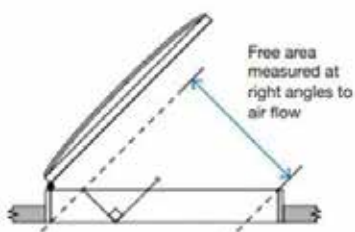

AOV Free Area: