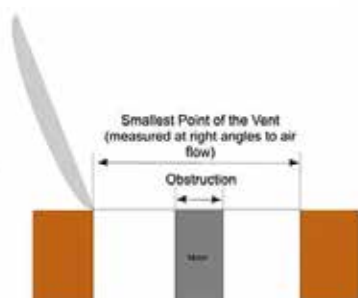

AOV Free Area: