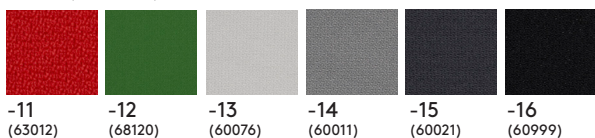

Soneo is gaining a new accessory: shelving in transparent acrylic with a minimalist style. The shelving is available in three different designs: penholder, shelf and pigeonhole, and they are simply hung over the top of the screen.

Färgval/Color Choices

Blazer Lite (Camira)

Twist (Gabriel)

Twist Melange (Gabriel)

Atlantic (Gabriel)

Event screen (Gabriel)

abstracta

Box 75, Lammengatan 2, SE-360 30 Lammhult, Sweden