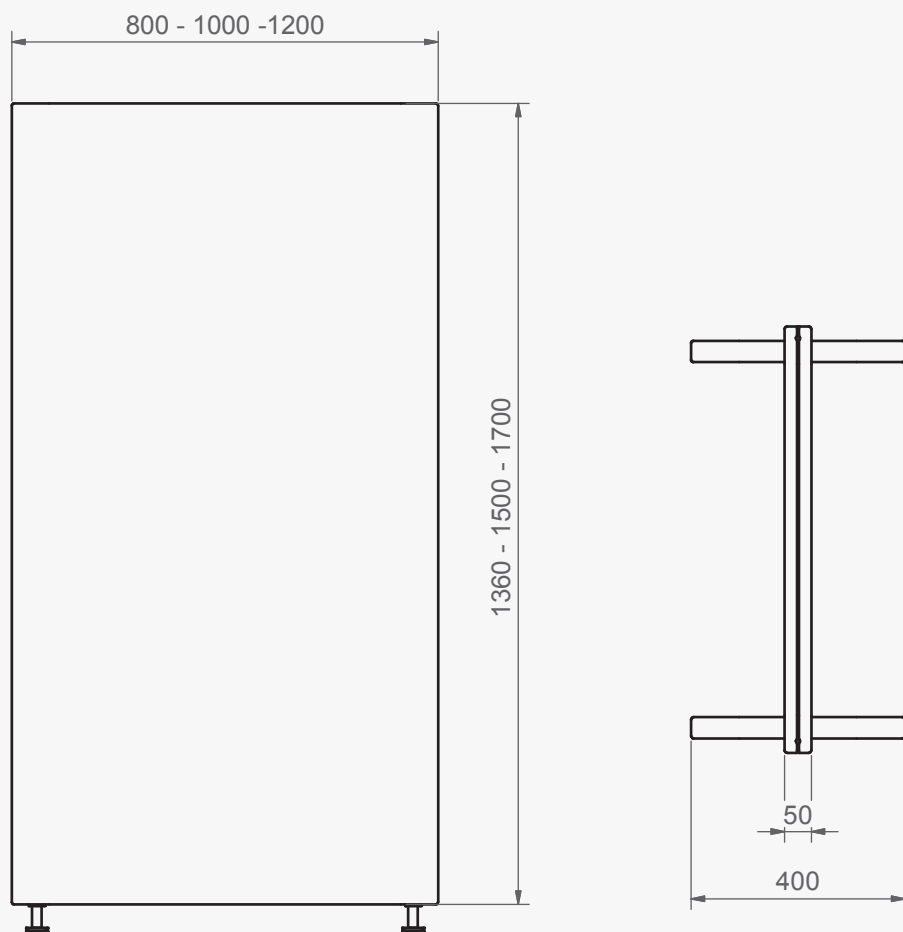

The floor screens can be used as single screens or connected together.

i Teknisk information/Technical information

Soneo golvsskärm/Soneo floor screen

Soneo bordsskärm/Soneo table screen

* Only in 50mm thickness