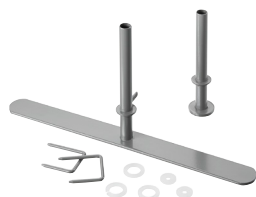

Two 40 mm connectors one at top and one at the bottom are used to connect two screens. Wall brackets and 3-way connectors are used to connect screens to a wall. If using shelves, the 44 mm connectors must be applied.

Softline benpaket/Softline leg set

1. Benpaket 100 mm, enkelskärm
Leg set 100 mm
freestanding screen

2. Benpaket 50 mm enkelskärm
Leg set 50 mm
freestanding screen

3. Benpaket 5 mm enkelskärm
Leg set 5 mm
freestanding screen

4. Benpaket 55 mm med hjul, enkelskärm
Leg set 55 mm, castors, freestanding screen

5. Benpaket med ställfot, enkelskärm
Leg set, adjustable feet
freestanding screen

För att sätta ihop flera skärmar behövs ett påbyggnadspaket.
The connecting leg set is used for additional screens.