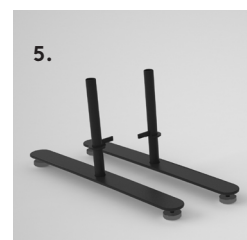

5. Benpaket med ställfot, enkelskärm
Leg set, adjustable feet
freestanding screen