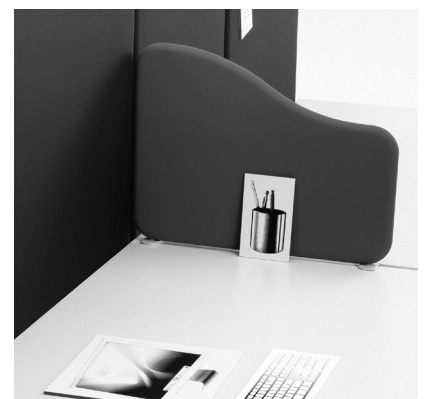

In high-noise working areas, Softline gives a high level of sound absorption on total screen surface.

The screen is suitable for open office landscapes - with these you have the possibility to create smaller, separated work spaces.

Softline är enkla stilrena skärmar där tyget avgör uttrycket.

Softline is simple stylish screen where the fabric determines the expression.

Bordsskärmen finns i två varianter, fästa på bord eller alternativt nedhängande.

The screen is available in two types, attached to the table or modesty panel.

Softline golv- och bordsskärm går även att få i wave modellen.

Softline floorscreen and table screen is also available in wave.