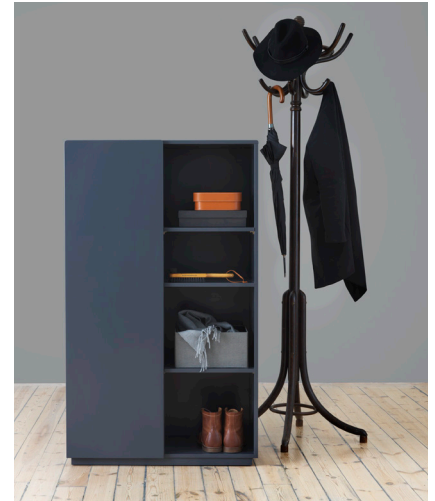

Overtime

voice®

Overtime

Design Stina Sandwall

Overtime- a stylish range with various elaborate details. The range consists of a table and different units of storage. The table is available in two different sizes and with or without a rim. The desk with a rim is equipped with a clever opening for storing computer and light cables. There is an optional drawer that matches perfectly with the desk.

A small cabinet, two chests with drawers and a cupboard is also included in the range. The chest with drawers comes in two sizes. The clean design of the range, available in white or graphite, makes it easy to place in any kind of room.