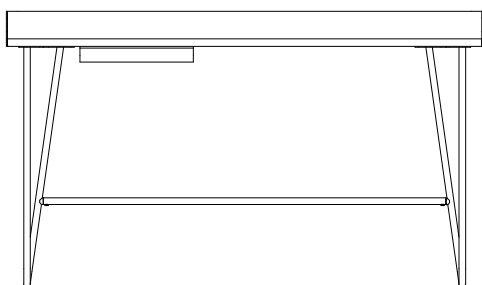

Overtime

Design Stina Sandwall

Overtime is a desk and cabinet with a simple and clean design. The desk comes in two different sizes and colors, graphite and white. The Overtime desk is equipped with a clever opening for storing computer and light cables. There is an optional drawer that matches the desk perfectly.

The range offers a neat little cabinet on wheels that fits perfect to the desk. With beautiful lines, interiors in oak wood and hidden wheels, the Overtime cabinet is a perfect stand-alone unit as well as a design fitted supplement to the Overtime table.

i Variants

Measurements: width x depth x height in cm

Large desk