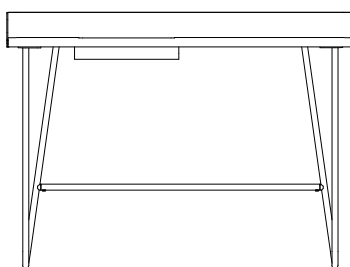

Overtime

Design Stina Sandwall

Overtime is a desk and cabinet with a simple and clean design. The desk comes in two different sizes and colors, graphite and white. The Overtime desk is equipped with a clever opening for storing computer and light cables. There is an optional drawer that matches the desk perfectly.

The range offers a neat little cabinet on wheels that fits perfect to the desk. With beautiful lines, interiors in oak wood and hidden wheels, the Overtime cabinet is a perfect stand-alone unit as well as a design fitted supplement to the Overtime table.

i Variants

Measurements: width x depth x height in cm

Large desk

80966000 white
80966060 graphite
138x63x80

Small desk

80965090 white
80965060 graphite
110x60x80

Deskdrawer

80967090 white
80967060 graphite
31x44x11

Cabinet

80968000 white
80968060 graphite
80968098 NCS S1515-B20G, Gloss 35
31x55x44

i Colors