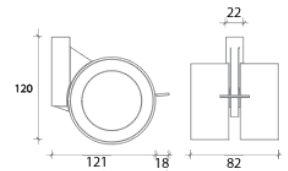

Modules Arctic 40

Measurements: width x depth x height in cm

Explanations: D=Door, DR=Drawer, SD=Sliding door, F=Flip front

 = cable hole
 --- = glas shelf

1.
80115000 white
80115010 white high gloss
45x40x44, 2DR

(i) Top plates

(i) Base

Measurements: width x depth x height in cm

Arctic is available with plinth, leg stand or wheels. Grey plinth are standard.
Standard for storage with sliding doors are grey skids, leg stand, white metal is optional.

Base
Arctic 40
80182000, 45x40x2,8
80182010, 90x40x2,8
80182020, 135x40x2,8
80182030, 180x40x2,8

Arctic 50
80182040, 60x50x2,8
80182050, 120x50x2,8
80182060, 180x50x2,8
80182070, 240x50x2,8

Leg stand, wood
Arctic 135
80187003, height 22cm, oak
80187090, height 22cm, white

Arctic 180
80188003, height 22cm, oak
80188090, height 22cm, white

Leg stand, white metal
80185020, 45x40x14
80185030, 90x40x14
80185035, 120x40x14
80185040, 135x40x14
80185050, 180x40x14

Wheels
80111900, 4-pcs
801119 01, 5-pcs, (from 135cm)