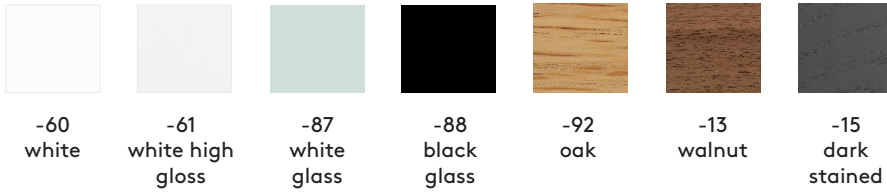

(i) Top plates

(i) Base

Measurements: width x depth x height in cm

Arctic is available with plinth, leg stand or wheels. Grey plinth are standard.
Standard for storage with sliding doors are grey skids, leg stand, white metal is optional.