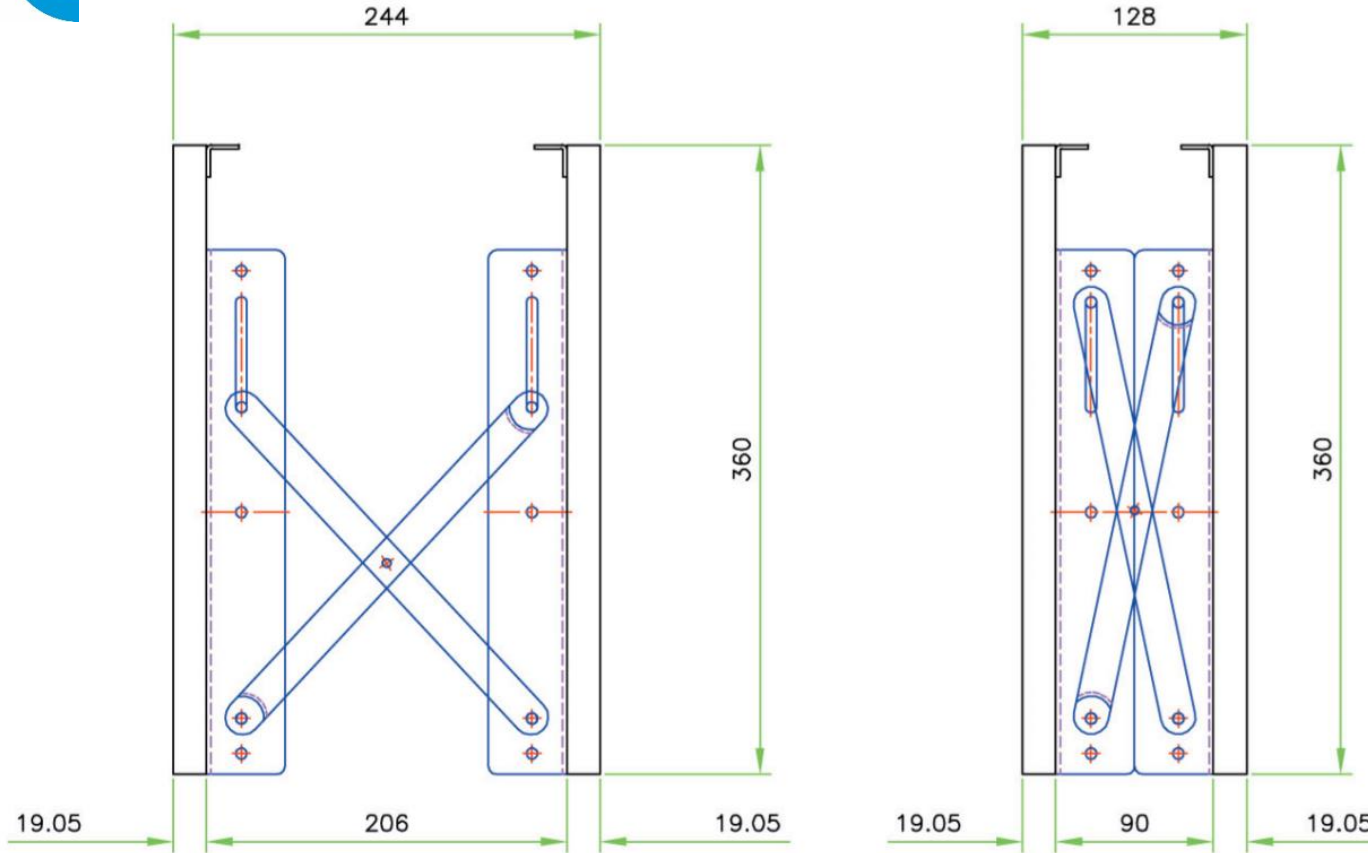

ABL MCPU

Available in

- Silver

A	
Min.	Max.
90	206

unit: mm