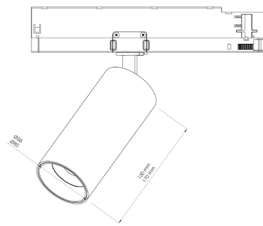

FINISH

		BLACK 74-HZ*1-F11-***-0-D
		WHITE 74-HZ*1-F11-***-0-C

VENTA

Track Lighting.

PRODUCT DESCRIPTION

MOUNTING	TRACK
LIGHT SOURCE	LED
LIGHT DISTRIBUTION	DIRECT
MATERIALS	ALUMINIUM

The Venta can be truly unique, with front rings available in standard black, white and grey* or compliment your design scheme with alternative RAL colours. Mix and match front ring colours to create a unique design. It is substantial enough to make a presence in the workplace, making it an ideal luminaire for contemporary office lighting or display lighting in museums, retail or hotels.

PRODUCT CODE

VENTA TRACK

Venta Track Ø80mm										
1 (mm)										
170mm	<table border="0"> <tr> <td>LED</td> <td>1x 14W / 1550lm*</td> <td>74-HZ*2-F15-***-0-*</td> </tr> <tr> <td>LED</td> <td>1x 18.5W / 2100lm*</td> <td>74-HZ*2-F21-***-0-*</td> </tr> <tr> <td>LED</td> <td>1x 27W / 2850lm*</td> <td>74-HZ*2-F28-***-0-*</td> </tr> </table>	LED	1x 14W / 1550lm*	74-HZ*2-F15-***-0-*	LED	1x 18.5W / 2100lm*	74-HZ*2-F21-***-0-*	LED	1x 27W / 2850lm*	74-HZ*2-F28-***-0-*
LED	1x 14W / 1550lm*	74-HZ*2-F15-***-0-*								
LED	1x 18.5W / 2100lm*	74-HZ*2-F21-***-0-*								
LED	1x 27W / 2850lm*	74-HZ*2-F28-***-0-*								
*Optional lens are clear glass or frosted glass.										