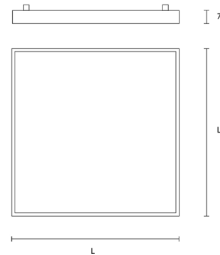

PRODUCT CODE

TEIGN SUSPENDED

l (mm)			
350mm	LED 9W / 1060 lm	45-F*1-F10-8**-*	
600mm	LED 33W / 4260 lm	45-F*1-F42-8**-*	
900mm	LED 73W / 9830 lm	45-F*1-F98-8**-*