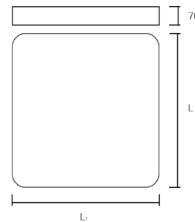

PRODUCT CODE

TARRAS SURFACE

l (mm)	LED	W / lm	Product Code
240mm	LED	14.5W / 1120 lm	29-F*1-F11-8**-*
350mm	LED	9.5W / 1060 lm	29-F*1-F10-8**-*
600mm	LED	33W / 4260 lm	29-F*1-F42-8**-*

* Luminous Flux taken with 4000K / Microprismatic Diffuser