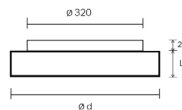

TALLA WALL DIRECT / INDIRECT

L (mm)		High-Efficiency	
400x62mm	LED	1x 15W /2010lm	21-J*3-F20-8***
500x62mm	LED	1x 27W /3400lm	21-J*3-F36-8***
600x62mm	LED	1x 22W /3120lm	21-J*3-F31-8***
850x62mm	LED	1x 44W /6120lm	21-J*3-F61-8***
1150x87mm	LED	1x 91W /12120lm	21-J*3-F12-8***
L (mm)		High-Output	
400x62mm	LED	1x 26W /3360lm	21-J*3-F33-8***
500x62mm	LED	1x 41W /5450lm	21-J*3-F54-8***
600x62mm	LED	1x 36W /5080lm	21-J*3-F50-8***
850x62mm	LED	1x 74W /9960lm	21-J*3-F99-8***
1150x87mm	LED	1x 121W /16300lm	21-J*3-F16-8***

* Luminous Flux taken with 4000K / Microprismatic Diffuser