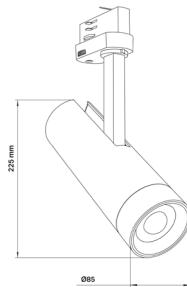

SUNA ZOOM TRACK

The Soft Spot.

PRODUCT DESCRIPTION

MOUNTING	TRACK
LIGHT SOURCE	LED
LIGHT DISTRIBUTION	DIRECT
MATERIALS	ALUMINIUM

Slim, tubular and minimalist track lighting - Suna is a versatile fitting which you can adjust the Beam Angle from 15° to 60°, as well as raise and lower the intensity from the back of the fitting, using the onboard dial.

It can be truly unique, with front rings available in standard black, white and silver or compliment your design scheme with alternative RAL colours.

PRODUCT CODE

SUNA ZOOM

Suna Track Ø85mm	
l (mm)	
225mm	LED 1x 29W / 1800 lm -2150 lm 76-HZ81-F21-9**-K0-*