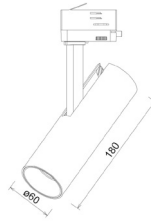

PRODUCT CODE

SUNA TRACK

1 (mm)	Suna Track Ø60mm	
180mm	LED 1x 14W / 1000lm	75-HZ*1-F10-930-K0*
		<small>*4000K available on request. *Optional lens are clear glass or frosted glass.</small>

BEAM ANGLE

		24°	75-HZ31-F10-930-K0*
		36°	75-HZ51-F10-930-K0*