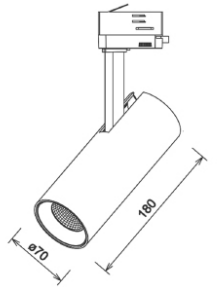

BEAM ANGLE

	20°	75-HZ2-F16-***-K0-*
	30°	75-HZ4-F16-***-K0-*
	45°	75-HZ6-F16-***-K0-*

CRI

	90	75-HZ*2-F16-9**-K0-*
	80	75-HZ*2-F16-840-K0-*
*3000K not available in CRI 80		

COLOUR TEMPERATURE

	3000K	75-HZ*2-F16-930-K0-*
	4000K	75-HZ*2-F16-*40-K0-*
*Luminous Flux take at 3000K *3000K not available in CRI 80		

FINISH

	BLACK	75-HZ*2-F16-***-K0-D
	WHITE	75-HZ*2-F16-***-K0-C