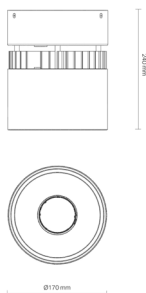

SETT SUSPENDED

PRODUCT DESCRIPTION

MOUNTING	SUSPENDED
LIGHT SOURCE	LED
LIGHT DISTRIBUTION	DIRECT
MATERIALS	ALUMINIUM AND STEEL
OPTIC	CLEAR (FROSTED GLASS AVAILABLE ON REQUEST)

Sett Suspended is the perfect balance between efficient, quality light and making a design statement to any space with its cylindrical form. The user is free to adjust the LED light source with its two axis for 30° tilt to become accustomed to its environment. Refined to the last detail, its passive thermal management expels heat from the top giving it a clean, minimal body without any visible vents or heat sinks.

Available in White, Black or Silver.

PRODUCT CODE

SETT SUSPENDED

240	LED 12W / 1,100 lm	34-EH1-F11-8**-*
240	LED 20W / 2,000 lm	34-EH1-F20-8**-*
240	LED 31W / 3,200 lm	34-EH1-F30-8**-*

COLOUR TEMPERATURE

3000K	4000K	3000K	34-EH1-F**-830**-*
		4000K	34-EH1-F**-840**-*