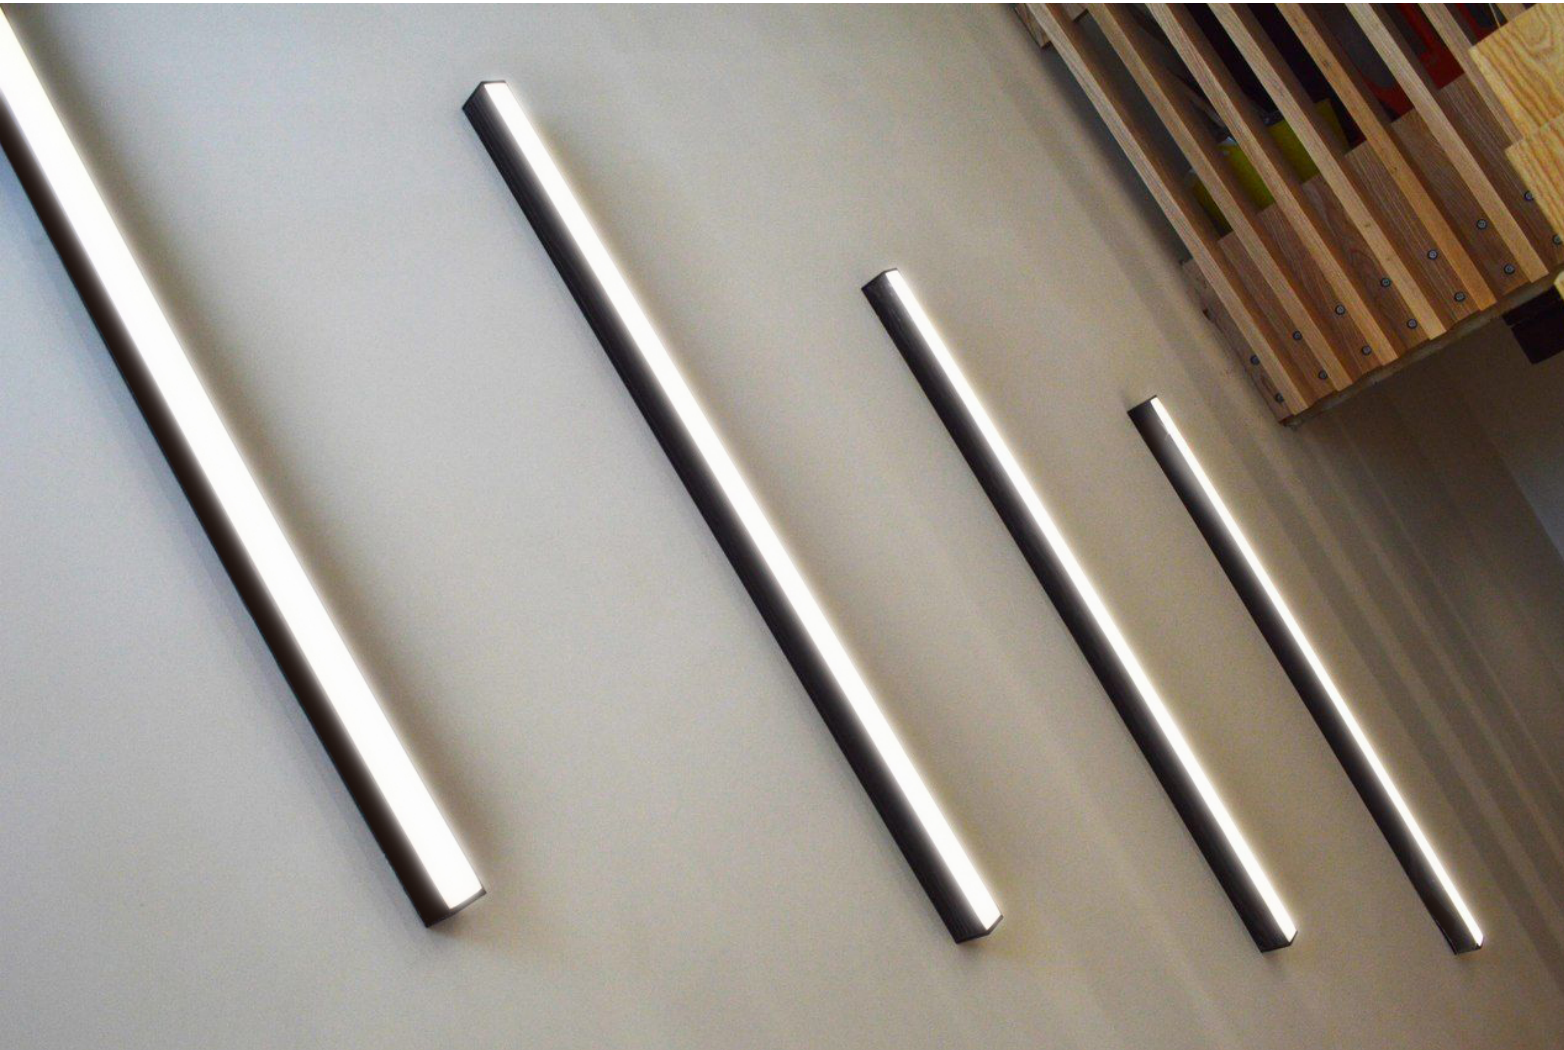

The Rio

The RIO is the ultimate performance driven slim linear profile. Designed with simplicity and attention to detail, the RIO is contemporary and stylish. Used as an individual luminaire or a continuous linear lighting system, the RIO adds a contemporary feel to any workplace or architectural spaces, creating clean lines of light. It's our best seller.

Easy installation

Thanks to the wago connect system, the luminaire distributes edge-to-edge light with zero light bleed.

The click-in gear tray make the RIO the perfect straight out of the box LED linear lighting solution.

Rio Wall: similar product in use

10 Bard Road, London.

Similar to the Rio, for the staircase and half the landings, the slim wall luminaire Leck Wall were designed in a repetitive style to create a strong visual impact. The black finish creates a striking contrast.

Rio Recessed: similar product in use

80 Cannon Street, London.

Like the Rio, The suspended linear profile, Lopen Recessed Trimless in custom length was used to run alongside the edges of the plaster board to provide sufficient illumination of the workplace.