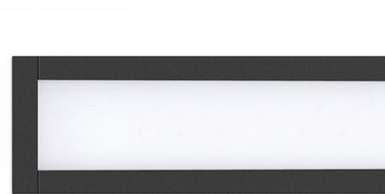

The Rio

The RIO is the ultimate performance driven slim linear profile. Designed with simplicity and attention to detail, the RIO is contemporary and stylish. Used as an individual luminaire or a continuous linear lighting system, the RIO adds a contemporary feel to any workplace or architectural spaces, creating clean lines of light. It's our best seller.

The Rio Family

Rio Suspended Direct

Rio Suspended Direct/Indirect

Rio Surface

Rio Wall Direct/Indirect

Rio Wall

Rio Recessed Trim

Rio Recessed Trimless

Easy installation

Thanks to the wago connect system, the luminaire distributes edge-to-edge light with zero light bleed.

The click-in gear tray make the RIO the perfect straight out of the box LED linear lighting solution.

Rio Wall: similar product in use

10 Bard Road, London.

Similar to the Rio, for the staircase and half the landings, the slim wall luminaire Leck Wall were designed in a repetitive style to create a strong visual impact. The black finish creates a striking contrast.