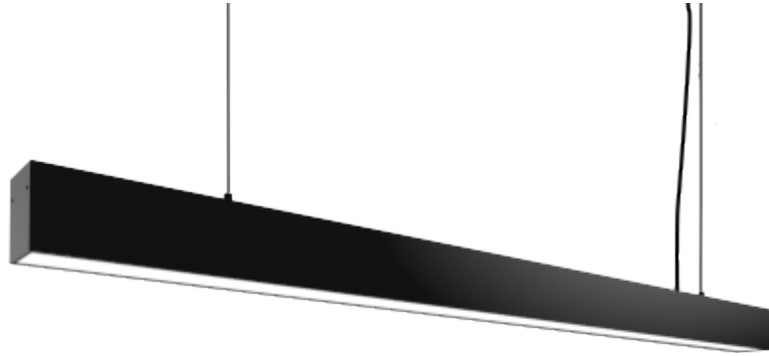

The Rio

The RIO is the ultimate performance driven slim linear profile. Designed with simplicity and attention to detail, the RIO is contemporary and stylish. Used as an individual luminaire or a continuous linear lighting system, the RIO adds a contemporary feel to any workplace or architectural spaces, creating clean lines of light. It's our best seller.

Easy installation

Thanks to the wago connect system, the luminaire distributes edge-to-edge light with zero light bleed.

The click-in gear tray make the RIO the perfect straight out of the box LED linear lighting solution.

Rio Recessed: similar product in use

80 Cannon Street, London.

Like the Rio, The suspended linear profile, Lopen Recessed Trimless in custom length was used to run alongside the edges of the plaster board to provide sufficient illumination of the workplace.

**Made-to-measure customisable
lighting system.**

Created using Rio Suspended.

Alternative products

Leck Recessed Trimless

Lopen Suspended

Lopen Recessed Trim