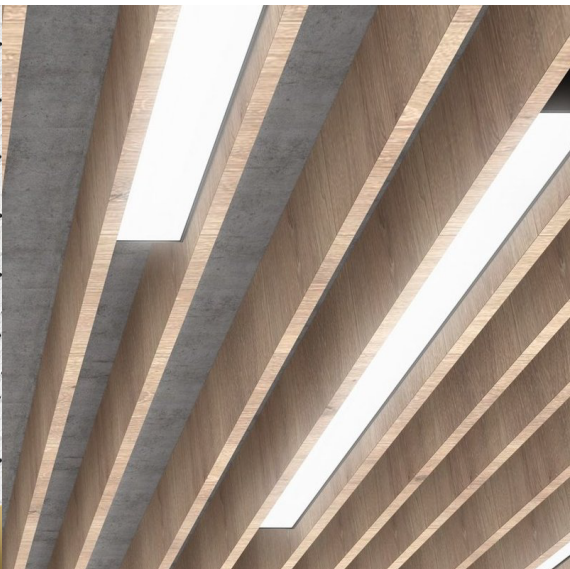

The Rio

The RIO is the ultimate performance driven slim linear profile. Designed with simplicity and attention to detail, the RIO is contemporary and stylish. Used as an individual luminaire or a continuous linear lighting system, the RIO adds a contemporary feel to any workplace or architectural spaces, creating clean lines of light. It's our best seller.

The Rio Family

Rio Suspended Direct

Rio Suspended Direct/Indirect

Rio Surface

Rio Wall Direct/Indirect

Rio Wall

Rio Recessed Trim

Rio Recessed Trimless

Easy installation

Thanks to the wago connect system, the luminaire distributes edge-to-edge light with zero light bleed.

The click-in gear tray make the RIO the perfect straight out of the box LED linear lighting solution.

Rio Wall: similar product in use

10 Bard Road, London.

Similar to the Rio, for the staircase and half the landings, the slim wall luminaire Leck Wall were designed in a repetitive style to create a strong visual impact. The black finish creates a striking contrast.