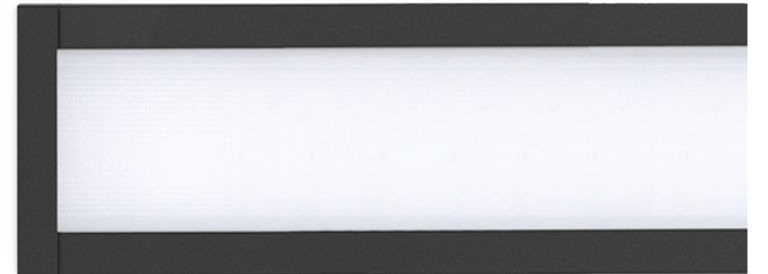

The Rio

The RIO is the ultimate performance driven slim linear profile. Designed with simplicity and attention to detail, the RIO is contemporary and stylish. Used as an individual luminaire or a continuous linear lighting system, the RIO adds a contemporary feel to any workplace or architectural spaces, creating clean lines of light. It's our best seller.

Easy installation

Thanks to the wago connect system, the luminaire distributes edge-to-edge light with zero light bleed.

The click-in gear tray make the RIO the perfect straight out of the box LED linear lighting solution.

Rio Recessed: similar product in use

80 Cannon Street, London.

Like the Rio, The suspended linear profile, Lopen Recessed Trimless in custom length was used to run alongside the edges of the plaster board to provide sufficient illumination of the workplace.

**Made-to-measure customisable
lighting system.**

Created using Rio Suspended.

Alternative products

Leck Recessed Trimless

Lopen Suspended

Lopen Recessed Trim