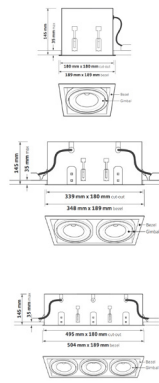

CRI			
CRI 80	CRI 90	CRI 80	81-AP*-F**-8**-*0-***
		CRI 90	81-AP*-F**-9**-*0-***

COLOUR TEMPERATURE			
3000K	4000K	3000K	81-AP*-F**-30**-***
		4000K	81-AP*-F**-40**-***

CONTROL			
NON DIM	DALI DIM	NON DIM	81-AP*-F**-***-K-***
		DALI DIM	81-AP*-F**-***-J-***

*CASAMBI control on request

EMERGENCY			
NO EMERGENCY	3 HOUR EMERGENCY	0 HR	81-AP*-F**-***-0-***
		3 HR	81-AP*-F**-***-3-***

*Remote Indicator

TRIM FINISH			
WHITE	BLACK	WHITE	81-AP*-F**-***-C**
		BLACK	81-AP*-F**-***-D**

BEZEL RING FINISH			
WHITE	BLACK	WHITE	81-AP*-F**-***-C*
		BLACK	81-AP*-F**-***-D*

REFLECTOR TYPE			
MULTI-FACETED 60°	SATIN 50°	MULTI-FACETED	81-AP*-F**-***-***B
		SATIN	81-AP*-F**-***-***C
		SPECULAR	81-AP*-F**-***-***D
SPECULAR 40°