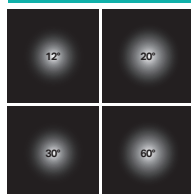

PRODUCT CODE

FOSS TRACK SPOTLIGHT

LED 15W / 1300 lm

59-HZ*-F13-8**-K0-*

* Luminous Flux taken with 4000K

BEAM ANGLE

12°	59-HZ1-F13-8**-K0-*
20°	59-HZ2-F13-8**-K0-*
30°	59-HZ3-F13-8**-K0-*
60°	59-HZ6-F13-8**-K0-*

COLOUR TEMPERATURE

3000K	59-HZ*-F13-830-K0-*
4000K	59-HZ*-F13-840-K0-*

FINISH

WHITE	59-HZ*-F13-8**-K0-C
BLACK	59-HZ*-F13-8**-K0-D

SCAN
FOSS
SPOTLIGHT