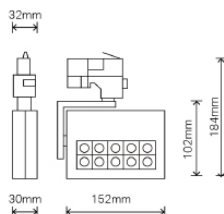

PRODUCT CODE

FOSS TRACK SPOTLIGHT

LED 15W / 1300 lm

59-HZ*-F13-8**-K0-*

* Luminous Flux taken with 4000K

BEAM ANGLE

12°	59-HZ1-F13-8**-K0-*
20°	59-HZ2-F13-8**-K0-*
30°	59-HZ3-F13-8**-K0-*
60°	59-HZ6-F13-8**-K0-*