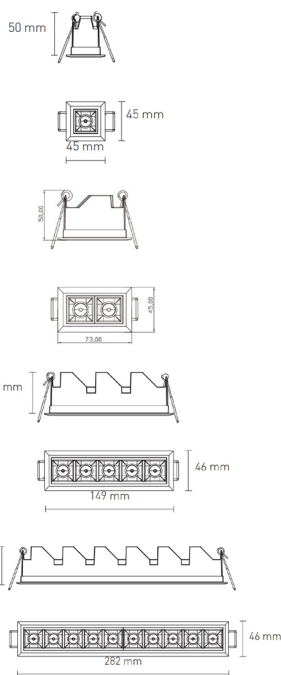

#### FOSS RECESSED TRIM FIXED

L (mm)	<b>FOSS RECESSED TRIM FIXED</b>	
45x45	LED 1 module_2W / 255 lm	59-AK*-F125-8**-*K**

L (mm)	<b>FOSS RECESSED TRIM FIXED</b>	
73x45	LED 2 modules_4W / 500 lm	59-AK*-F250-8**-*K**

L (mm)	<b>FOSS RECESSED TRIM FIXED</b>	
149x46	LED 5 modules_10W / 1240 lm	59-AK*-F512-***-*K**

L (mm)	<b>FOSS RECESSED TRIM FIXED</b>	
282x46	LED 10 modules_20W / 2440 lm	59-AK*-F1024-***-*K**

\* Luminous Flux taken at 4000K

#### BEAM ANGLE

12°	34°	12°	59-*K1-F***-***-*K**
		34°	59-*K2-F***-***-*K**
		48°	59-*K3-F***-***-*K**

#### FOSS RECESSED TRIM ADJUSTABLE

L (mm)	<b>FOSS RECESSED TRIM ADJUSTABLE</b>	
161x68	LED 5 modules_10W / 1050 lm	59-MK*-F510-9**-*K**

L (mm)	<b>FOSS RECESSED TRIM ADJUSTABLE</b>	
294x68	LED 10 modules_20W / 2100 lm	59-MK*-F1021-9**-*K**