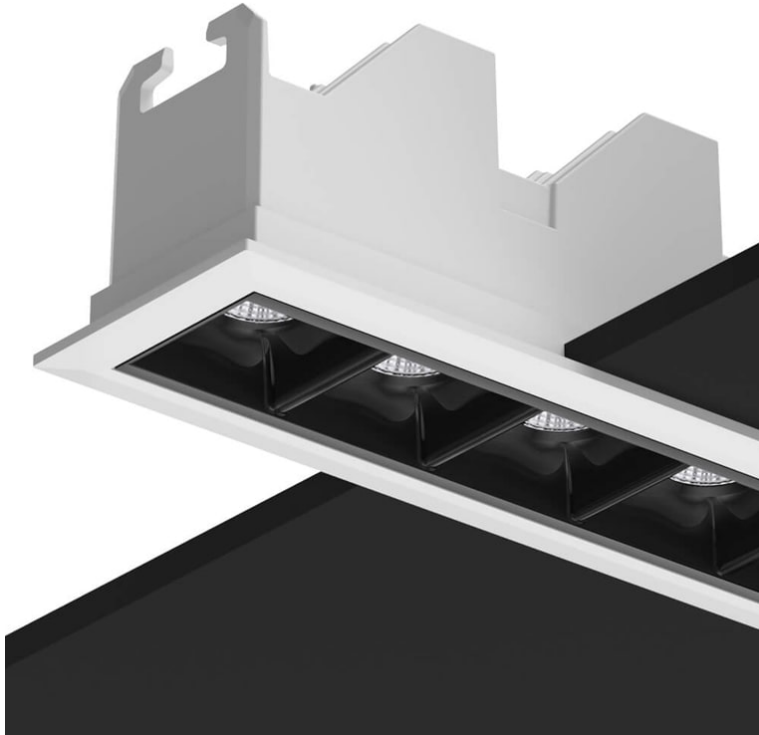

Special characteristics

Low glare optic

The die-cast aluminium body combined with high gloss optics create the innovative anti-glare illumination of UGR <13.

Using one or multiple optics to diffuse the light, the FOSS offers a high visual comfort improving the well-being in workplace.