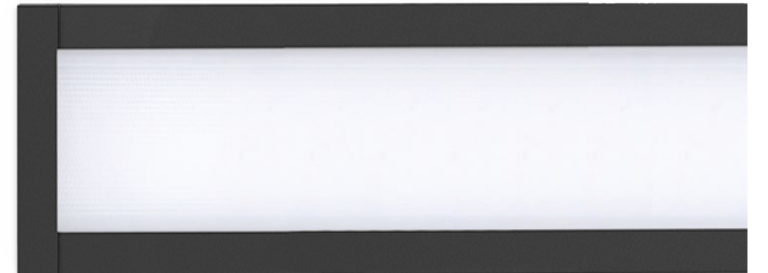

Foss Recessed

Bold and subtle at the same time, the FOSS is a small yet powerful multi-optic downlight. The minimalist design of the FOSS makes it a perfect lighting solution achieving a clean look in contemporary architecture. Offering a high visual comfort, a cool design and easy installation, the FOSS is a welcoming change to traditional recessed downlights. It has all qualities for setting new standards in recessed lighting. The contemporary and unique design of this small linear downlight can turn into design element of your commercial scheme.

The Foss Recessed Family

Foss Recessed Trim Fixed

Foss Recessed Trim Adjustable

Special characteristics

Low glare optic

The die-cast aluminium body combined with high gloss optics create the innovative anti-glare illumination of UGR <13.

Aerial Direct, Fareham.

Boasting a plenty of natural lighting, the scheme is using the multi-optic linear downlight FOSS as the main luminaire of the whole scheme.

Alternative products

Leck Recessed Trimless

Rio Recessed Trim

Lopen Recessed Trim

Foss Track

The contemporary and unique design of this track lighting can turn into the design element of your commercial scheme. The FOSS is available as a Wallwasher or a Spotlight, great for general lighting in circulation areas and breakout spaces or suitable for cool office lighting or architectural lighting for spaces with high ceilings. Mix and match the different products and create a truly unique design.