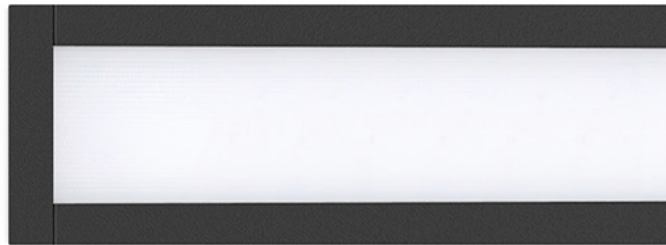

Foss Recessed

Bold and subtle at the same time, the FOSS is a small yet powerful multi-optic downlight. The minimalist design of the FOSS makes it a perfect lighting solution achieving a clean look in contemporary architecture. Offering a high visual comfort, a cool design and easy installation, the FOSS is a welcoming change to traditional recessed downlights. It has all qualities for setting new standards in recessed lighting. The contemporary and unique design of this small linear downlight can turn into design element of your commercial scheme.

The Foss Recessed Family

Foss Recessed Trim Fixed

Foss Recessed Trim Adjustable

Special characteristics

Low glare optic

The die-cast aluminium body combined with high gloss optics create the innovative anti-glare illumination of UGR <13.

Aerial Direct, Fareham.

Boasting a plenty of natural lighting, the scheme is using the multi-optic linear downlight FOSS as the main luminaire of the whole scheme.

Alternative products

Leck Recessed Trimless

Rio Recessed Trim

Lopen Recessed Trim

Foss Track

The contemporary and unique design of this track lighting can turn into the design element of your commercial scheme. The FOSS is available as a Wallwasher or a Spotlight, great for general lighting in circulation areas and breakout spaces or suitable for cool office lighting or architectural lighting for spaces with high ceilings. Mix and match the different products and create a truly unique design.