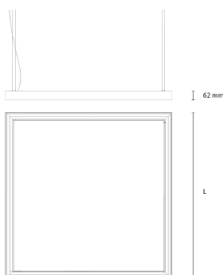

EBRO SUSPENDED

The Power Of Geometry.

PRODUCT DESCRIPTION

MOUNTING	SUSPENDED
LIGHT SOURCE	LED
LIGHT DISTRIBUTION	DIRECT, DIRECT / INDIRECT
MATERIALS	ALUMINIUM

The EBRO Suspended is the perfect lighting to embed a modern feel in any environment from the moment you step in. With its simple and minimalist structure. Ideal for a vast range of environments from offices to lobby areas or even retail lighting, this luminaire is a highly versatile product which will be appreciated by all wherever it's situated.

*Product is also available as surface, wall and recessed mounting styles. More details are coming soon. Please contact the office for further information.

PRODUCT CODE

EBRO SUSPENDED DIRECT

l (mm)		High Efficiency	
630x630mm	LED	53W / 5581 lm	68-F*1-F55-***-***
910x910mm	LED	79W / 8371 lm	68-F*1-F83-***-***
1190x1190mm	LED	105W / 11161 lm	68-F*1-F11-***-***
1470x1470mm	LED	132W / 13951 lm	68-F*1-F13-***-***
1750x1750mm	LED	158W / 16741 lm	68-F*1-F16-***-***
l (mm)		High Output	
630x630mm	LED	74W / 7401 lm	68-F*1-F70-***-***
910x910mm	LED	111W / 11102 lm	68-F*1-F12-***-***
1190x1190mm	LED	147W / 14802 lm	68-F*1-F14-***-***
1470x1470mm	LED	184W / 18503 lm	68-F*1-F18-***-***
1750x1750mm	LED	221W / 22203 lm	68-F*1-F22-***-***

* Luminous Flux taken with 4000K / Microprismatic Diffuser

EBRO SUSPENDED DIRECT / INDIRECT

l (mm)		High Efficiency	
630x630mm	LED	92W / 9766 lm	68-F*3-F97-***-***
910x910mm	LED	145W / 15346 lm	68-F*3-F15-***-***
1190x1190mm	LED	197W / 20926 lm	68-F*3-F20-***-***
1470x1470mm	LED	250W / 26506 lm	68-F*3-F26-***-***
1750x1750mm	LED	302W / 32086 lm	68-F*3-F32-***-***
l (mm)		High Output	
630x630mm	LED	1269W / 12952 lm	68-F*3-F12-***-***
910x910mm	LED	202W / 20353 lm	68-F*3-F19-***-***
1190x1190mm	LED	276W / 27754 lm	68-F*3-F22-***-***
1470x1470mm	LED	349W / 35155 lm	68-F*3-F35-***-***
1750x1750mm	LED	423W / 42556 lm	68-F*3-F42-***-***