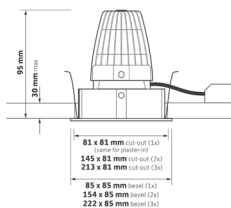

CINCA SQUARE

The Almost Invisible.

PRODUCT DESCRIPTION

MOUNTING	RECESSED
LIGHT SOURCE	LED
LIGHT DISTRIBUTION	DIRECT
MATERIALS	ALUMINIUM
OPTIC	CLEAR

The CINCA is a performance square architectural LED downlight with many talents. With 85mm bezel and several variations to choose from, it's a perfectly neat square downlight for most commercial applications.

Go bold with contrasting colours, or play it discrete with an almost invisible downlight – Cinca Square can do both. Choose between the black darklight baffle for a low glare solution or plaster-in bezel with a white baffle for a minimalist installation into your ceiling. With a choice of 20deg, 40deg and Asymmetric beams, Cinca can be used for both pinpoint accurate lighting of features, or as a general light source for your space. And the best thing about Cinca square? With a 95mm recess depth, this downlight should fit in the tightest of void spaces.

PRODUCT CODE

CINCA SQUARE

L (mm)	1 Engine	
85mm	LED 6W / 700 lm	77-PZ⁺-F70-***-**-**
85mm	LED 8W / 900 lm	77-PZ⁺-F90-***-**-**
L (mm)	2 Engines	
154mm	LED 12W / 1400 lm	77-PZ⁺-F14-***-**-**
154mm	LED 16W / 1800 lm	77-PZ⁺-F18-***-**-**
L (mm)	3 Engines	
222mm	LED 18W / 2100 lm	77-PZ⁺-F21-***-**-**
222mm	LED 24W / 2700 lm	77-PZ⁺-F27-***-**-**

* Luminous Flux taken from 4000K version

BEAM ANGLE

		20°	77-PZ⁺-F***-***-**-**
		40°	77-PZ⁺-F***-***-**-**

CRI

		CRI 80	77-P***-F***-G***-**-**
		CRI 90	77-P***-F***-G***-**-**

COLOUR TEMPERATURE

		3000K	77-PZ⁺-F***-30-**-**
		4000K	77-PZ⁺-F***-40-**-**

CONTROL

		NON DIM	77-PZ⁺-F***-***-K*-**-**
		DALI DIM	77-PZ⁺-F***-***-J*-**-**

*CASAMBI control on request

EMERGENCY

		0 HR	77-PZ⁺-F***-***-0-**-**
		3 HR	77-PZ⁺-F***-***-3-**-**

*3HR Emergency Reporting on request

BEZEL FINISH

		WHITE	77-PZ⁺-F***-***-C*
		BLACK	77-PZ⁺-F***-***-D*
		TRIMLESS	77-PZ⁺-F***-***-N*

REFLECTOR FINISH

		WHITE	77-PZ⁺-F***-***-C*
		BLACK	77-PZ⁺-F***-***-D*