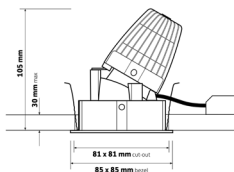

BEAM ANGLE

		20°	77-PA2-F**-***-**-*
		40°	77-PA4-F**-***-**-*

CRI

		CRI 80	77-PA*-F**-G**-***-**-*
		CRI 90	77-PA*-F**-G**-***-**-*

COLOUR TEMPERATURE

		3000K	77-PA*-F**-30-***-**-*
		4000K	77-PA*-F**-40-***-**-*

CONTROL

		NON DIM	77-PA*-F**-***-K*-**
		DALI DIM	77-PA*-F**-***-J*-**

*CASAMBI control on request

EMERGENCY

		0 HR	77-PA*-F**-***-0-***
		3 HR	77-PA*-F**-***-3-***

*3HR Emergency Reporting on request

BEZEL FINISH

		WHITE	77-PA*-F**-***-*-C*
		BLACK	77-PA*-F**-***-*-D*
		TRIMLESS	77-PA*-F**-***-*-N*

REFLECTOR FINISH

		WHITE	77-PA*-F**-***-**-*C
		BLACK	77-PA*-F**-***-**-*D

SCAN
CINCA
PRODUCT