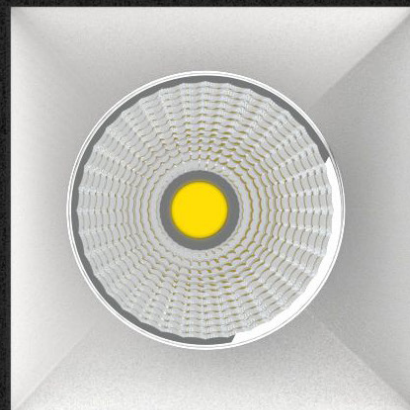

CINCA SQUARE ASYMMETRIC

The Almost Invisible.

PRODUCT DESCRIPTION

MOUNTING	RECESSED
LIGHT SOURCE	LED
LIGHT DISTRIBUTION	ASYMMETRIC
MATERIALS	ALUMINIUM
OPTIC	CLEAR

The CINCA is a performance square architectural LED downlight with many talents. With 85mm bezel and several variations to choose from, it's a perfectly neat square downlight for most commercial applications.

Go bold with contrasting colours, or play it discrete with an almost invisible downlight – Cinca Square can do both. Choose between the black darklight baffle for a low glare solution or plaster-in bezel with a white baffle for a minimalist installation into your ceiling. With a choice of 20deg, 40deg and Asymmetric beams, Cinca can be used for both pinpoint accurate lighting of features, or as a general light source for your space. And the best thing about Cinca square? With a 95mm recess depth, this downlight should fit in the tightest of void spaces.

PRODUCT CODE

CINCA SQUARE ASYMMETRIC

L (mm)	1 Engine	
85mm	LED 6W / 700 lm	77-PA*-F70-***-**-*
85mm	LED 6W / 900 lm	77-PA*-F90-***-**-*

*Luminous Flux taken from 4000K version

BEAM ANGLE

		20°	77-PA2-F**-***-**-*
		40°	77-PA4-F**-***-**-*

CRI

		CRI 80	77-PA*-F**-G**-***-**-*
		CRI 90	77-PA*-F**-G**-***-**-*

COLOUR TEMPERATURE

		3000K	77-PA*-F**-30-***-**-*
		4000K	77-PA*-F**-40-***-**-*

CONTROL

		NON DIM	77-PA*-F**-***-K*-**
		DALI DIM	77-PA*-F**-***-J*-**

*CASAMBI control on request

EMERGENCY

		0 HR	77-PA*-F**-***-0-***
		3 HR	77-PA*-F**-***-3-***

*3HR Emergency Reporting on request

BEZEL FINISH

		WHITE	77-PA*-F**-***-*-C*
		BLACK	77-PA*-F**-***-*-D*
		TRIMLESS	77-PA*-F**-***-*-N*

REFLECTOR FINISH

		WHITE	77-PA*-F**-***-**-*C
		BLACK	77-PA*-F**-***-**-*D

SCAN
CINCA
PRODUCT