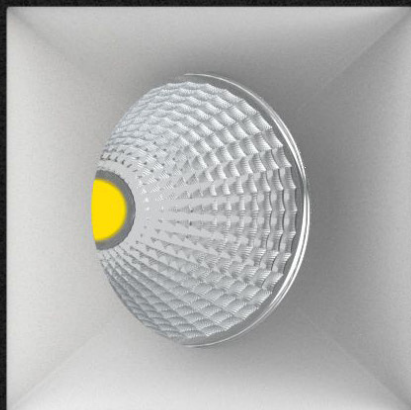

CINCA SQUARE ASYMMETRIC

The Almost Invisible.

PRODUCT DESCRIPTION

MOUNTING	RECESSED
LIGHT SOURCE	LED
LIGHT DISTRIBUTION	ASYMMETRIC
MATERIALS	ALUMINIUM
OPTIC	CLEAR

The CINCA is a performance square architectural LED downlight with many talents. With 85mm bezel and several variations to choose from, it's a perfectly neat square downlight for most commercial applications.

Go bold with contrasting colours, or play it discrete with an almost invisible downlight – Cinca Square can do both. Choose between the black darklight baffle for a low glare solution or plaster-in bezel with a white baffle for a minimalist installation into your ceiling. With a choice of 20deg, 40deg and Asymmetric beams, Cinca can be used for both pinpoint accurate lighting of features, or as a general light source for your space. And the best thing about Cinca square? With a 95mm recess depth, this downlight should fit in the tightest of void spaces.

PRODUCT CODE

CINCA SQUARE ASYMMETRIC

L (mm)	1 Engine	
85mm	LED 6W / 700 lm	77-PA*-F70-***-**-*
85mm	LED 6W / 900 lm	77-PA*-F90-***-**-*

*Luminous Flux taken from 4000K version

BEAM ANGLE

		20°	77-PA2-F**-***-**-*
		40°	77-PA4-F**-***-**-*

CRI

		CRI 80	77-PA*-F**-G**-***-**-*
		CRI 90	77-PA*-F**-G**-***-**-*

COLOUR TEMPERATURE

		3000K	77-PA*-F**-30-***-**-*
		4000K	77-PA*-F**-40-***-**-*

CONTROL

		NON DIM	77-PA*-F**-***-K*-**
		DALI DIM	77-PA*-F**-***-J*-**

*CASAMBI control on request

EMERGENCY

		0 HR	77-PA*-F**-***-0-***
		3 HR	77-PA*-F**-***-3-***

*3HR Emergency Reporting on request

BEZEL FINISH

		WHITE	77-PA*-F**-***-*-C*
		BLACK	77-PA*-F**-***-*-D*
		TRIMLESS	77-PA*-F**-***-*-N*

REFLECTOR FINISH

		WHITE	77-PA*-F**-***-**-*C
		BLACK	77-PA*-F**-***-**-*D

SCAN
CINCA
PRODUCT