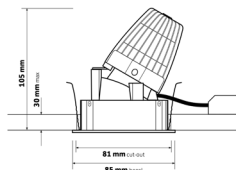

BEAM ANGLE

		20°	77-OA2-F***-**-**
		40°	77-OA4-F***-**-**

CRI

CRI 80	CRI 90	CRI 80	77-OA*-F**-*G***-**-**
		CRI 90	77-OA*-F**-*G***-**-**

COLOUR TEMPERATURE

3000K	4000K	3000K	77-OA*-F**-*30-**-**
		4000K	77-OA*-F**-*40-**-**

CONTROL

NON DIM	DALI DIM	NON DIM	77-OA*-F**-*K*-**-**
		DALI DIM	77-OA*-F**-*J*-**-**

*CASAMBI control on request

EMERGENCY

NO EMERGENCY	3 HOUR EMERGENCY	0 HR	77-OA*-F**-*Q*-**-**
		3 HR	77-OA*-F**-*Q*-**-**

*3HR Emergency Reporting on request

BEZEL FINISH

WHITE	BLACK	WHITE	77-OA*-F**-*C*-**-**
		BLACK	77-OA*-F**-*D*-**-**
		TRIMLESS	77-OA*-F**-*N*-**-**
TRIMLESS			

REFLECTOR FINISH

WHITE	BLACK	WHITE	77-OA*-F**-*C*-**-**
		BLACK	77-OA*-F**-*D*-**-**

SCAN
CINCA
PRODUCT